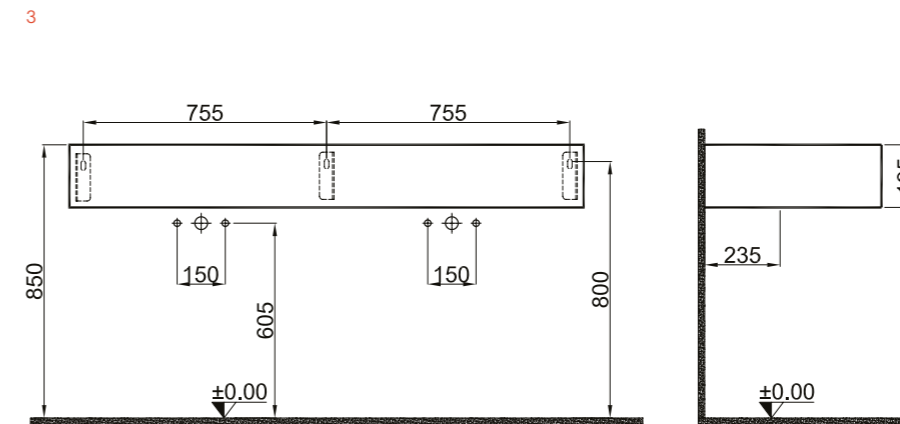

K1 160 cm Sinterflex Counter Washbasin Front and Side View