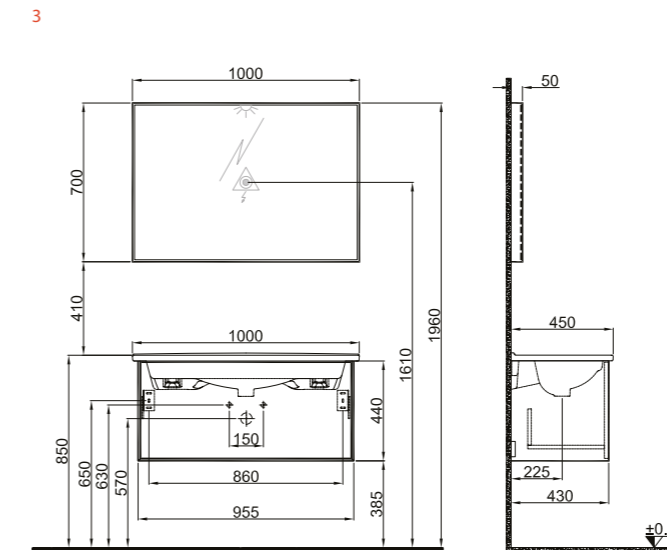

Mirror panel is not included in the set. It must be ordered separately.

MOOD

65 cm Set Front and Side View

80 cm Set Front and Side View

100 cm Set Front and Side View

Tall Cabinet Front and Side View

Tall Cabinet 35 cm with Basket Front and Side View