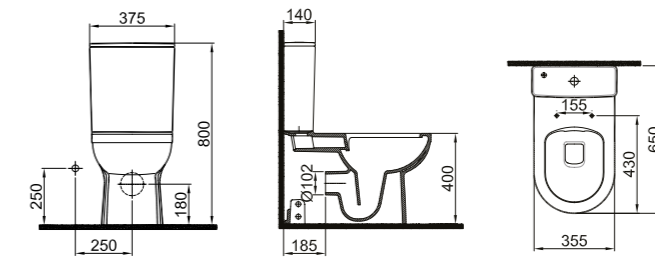

65x35,5 cm
Bidet function connection
Universal mount (inside-outside)
Rimless, Jet flush (SmartWash)
3/6 - 2,5/4 lt function

Wc With Bidet Function	White	310200100555
Wc Without Bidet Function	White	310200100556
Bottom Inlet Cistern	White	310200400122
Side Inlet Cistern	White	310200400123

Cistern
Bottom inlet top control