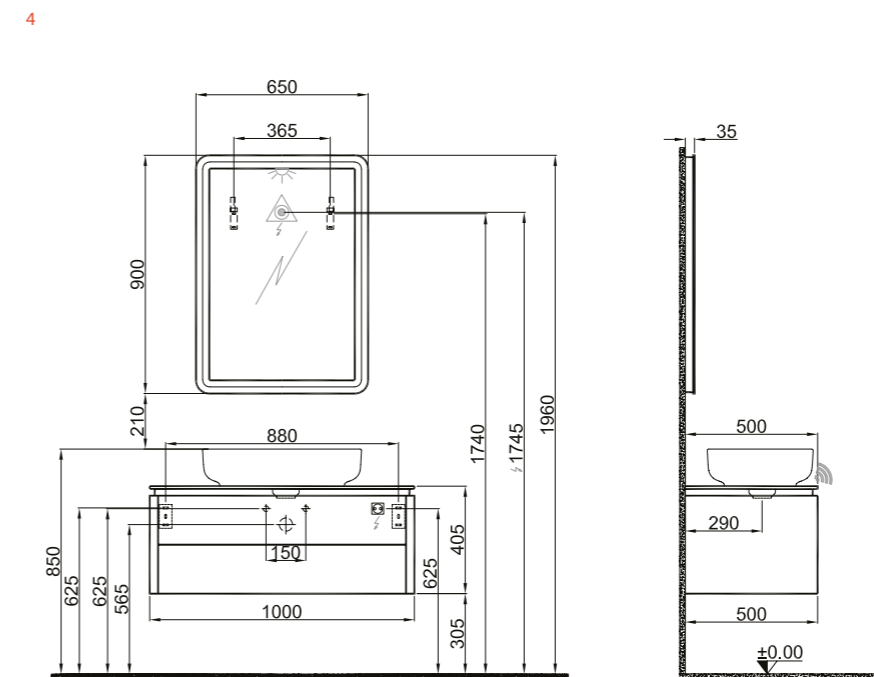

LOTUS

80 cm Rectangular Countertop Bowl Washbasin Set Front and Side View

80 cm Oval Countertop Bowl Washbasin Set Set Front and Side View

In order to use the lighting inside the drawer, there should be a socket in the location given in the technical details of the cabinet module.

100 cm Rectangular Countertop Bowl Washbasin Set Front and Side View

100 cm Oval Countertop Bowl Washbasin Set Set Front and Side View

In order to use the lighting inside the drawer, there should be a socket in the location given in the technical details of the cabinet module.