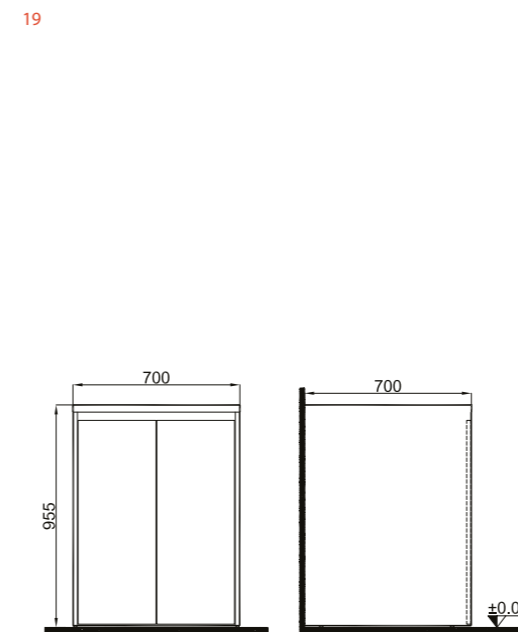

70 cm Washing Machine Cabinet with Door Front and Side View