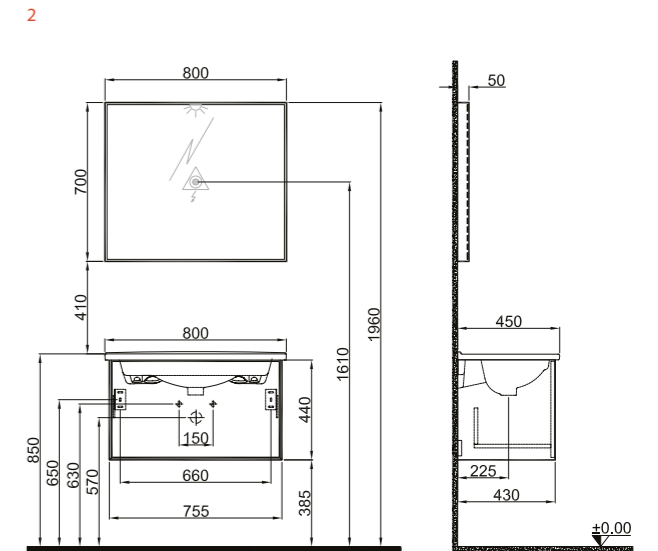

Mirror panel is not included in the set. It must be ordered separately.

MOOD

65 cm Set Front and Side View

80 cm Set Front and Side View

100 cm Set Front and Side View

Tall Cabinet Front and Side View

Tall Cabinet 35 cm with Basket Front and Side View