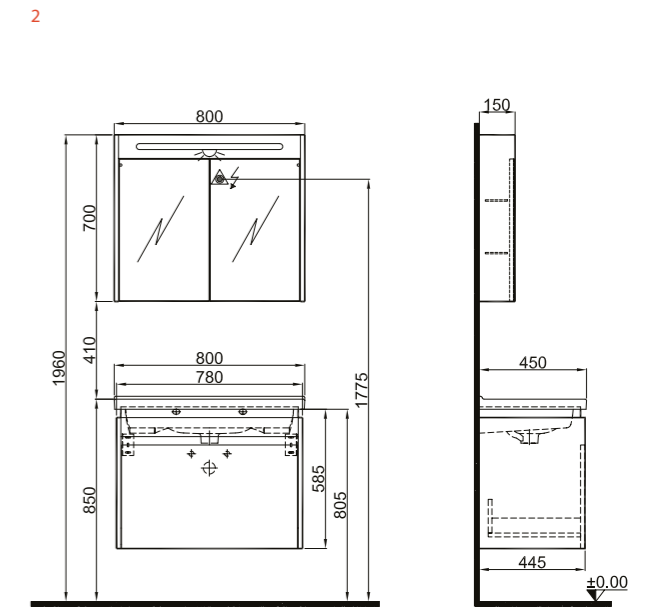

IDEA 2.0

65 cm Set with Single Drawer Front and Side

80 cm Set with Single Drawer Front and Side

100 cm Set with Single Drawer Front and Side

IDEA 2.0

Code	Product Name	Washbasin	Body	Door	Upper Module
7 610100200510 610100200511 610100200512	65 cm Set with 2 Drawer Glossy White Glossy Anthracite Pacific A	310200200320 Idea 65 cm Shelf Washbasin	Durabad Over MDF	Durabad Over MDF	Mirror Cabinet (Illuminated)
8 610100200514 610100200515 610100200516	80 cm Set with 2 Drawer Glossy White Glossy Anthracite Pacific A	310200200321 Idea 80 cm Shelf Washbasin	Durabad Over MDF	Durabad Over MDF	Mirror Cabinet (Illuminated)
9 610100200518 610100200519 610100200520	100 cm Set with 2 Drawer Glossy White Glossy Anthracite Pacific A	310200200318 Idea 100 cm Shelf Washbasin	Durabad Over MDF	Durabad Over MDF	Mirror Cabinet (Illuminated)