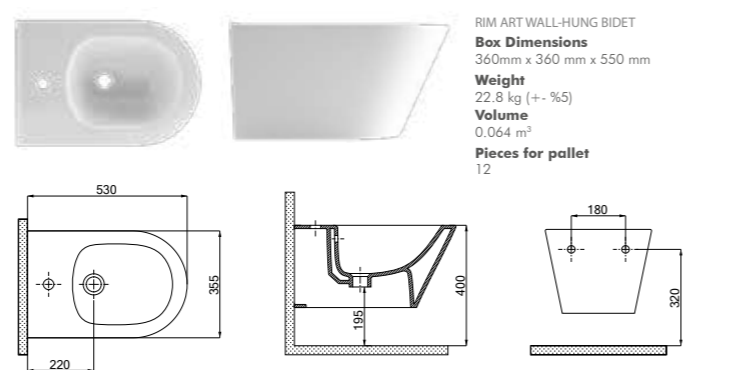

RIM ART WALL-HUNG BIDET
Box Dimensions 360mm x 360 mm x 550 mm
Weight 22.8 kg (+- %5)
Volume 0.064 m³
Pieces for pallet 12

RIM ART WC SEAT COVER
Duroplast Slim
Code 100787
Soft Close

Cover Options Are Available In All Colors.
Tüm Ürün Renklerinde Kapak Seçeneği Mevcuttur.

36 CM

Code 100336

630 x 360 x 350

EN All in one Urinal with photocell, Water inlet by filter faucet , Wall Drain, Mounted Photocell Unit, Mounted washing System.

TR Arkadan Su Girişli Özel Filtreli Ara Musluk Kullanılır, Arkadan Pis Su Çıkışı, Fotosel Ünitesi Pisuvara Montajlı, Yıkama Sistemi Pisuvara Montajlı.