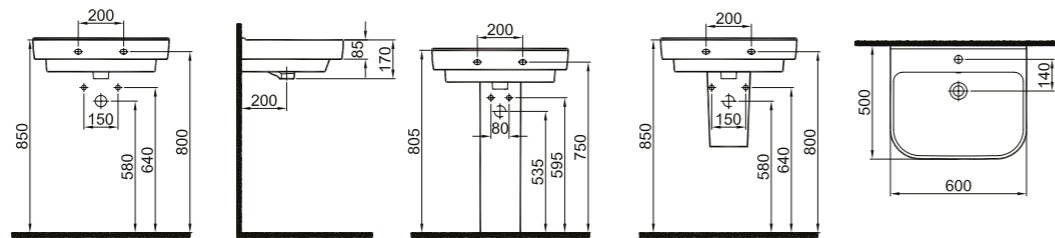

Washbasin	White	310200200446
Half Pedestal	White	310200800017

LOFT

SMARTWASH (RIMLESS) WALL HUNG WC

52x35,5 cm
Bidet function connection
Universal mount (inside-outside)
Rimless, Jet flush (SmartWash)
Smart installation: Concealed and easy installation
3/6 - 2,5/4 lt function