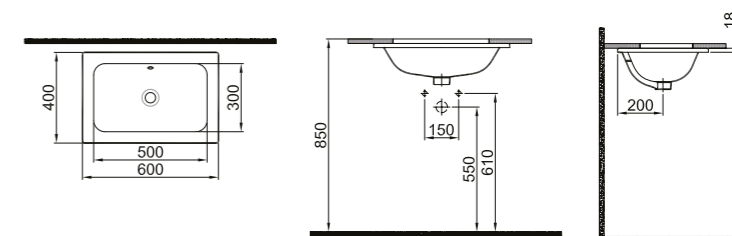

UNDERCOUNTER BUILT-IN WASHBASIN

60x40 cm
Without tap hole, with overflow hole
Novatik waste is not included

White 310200200450