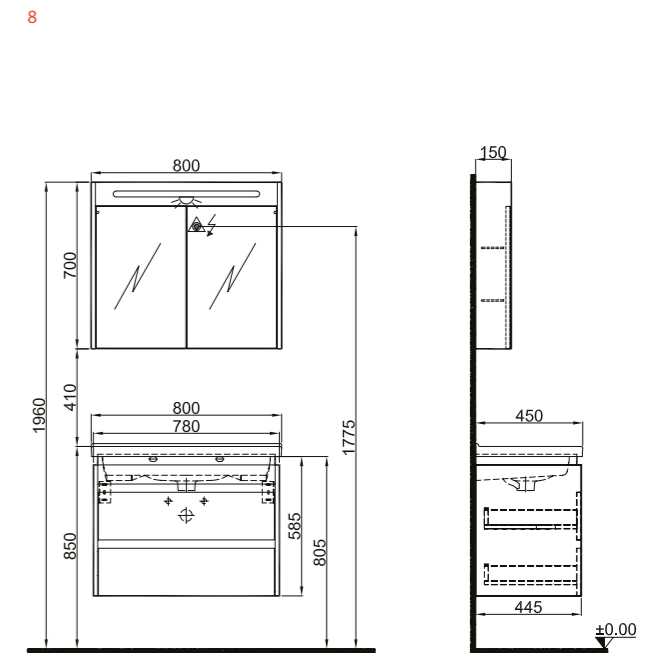

80 cm Set with 2 Drawer Front and Side