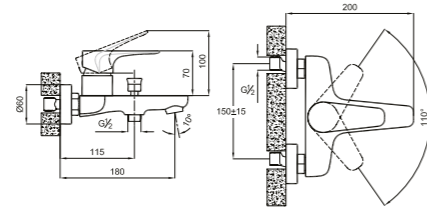

Comfort length: 180 mm
40 mm ceramic cartridge
Lockable shower controller

COLOR	CODE
1 Chrome	410200500509
2 Matte Black	410200500508