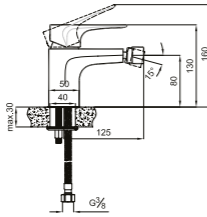

Comfort length: 125 mm
Comfort height: 80 mm
40 mm ceramic cartridge
Honeycomb aerator
±15° Swivel honeycomb aerator