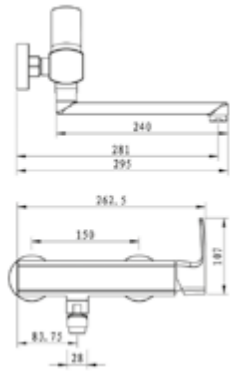

3017
Aplike Evye Bataryası
Sink Mixer on Wall Mounted