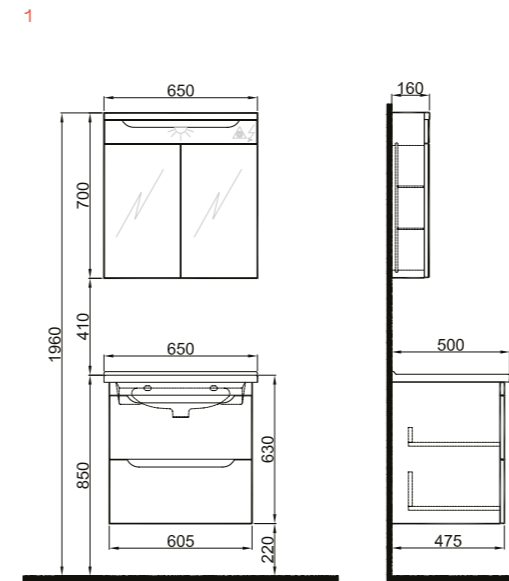

CASILLA

65 cm Set Front and Side View

80 cm Set Front and Side View

100 cm Set Front and Side View

CASILLA

Code	Product Name	Body	Door
4 310300100201 310300100202	Tall Cabinet 40 cm Without Basket Satin Stone Grey Mink	Durabad Over MDF	Durabad Over MDF
5 310300100203 310300100204	Tall Cabinet 40 cm With Basket (Left) Satin Stone Grey Mink	Durabad Over MDF	Durabad Over MDF
6 310300100205 310300100206	Tall Cabinet 40 cm With Basket (Right) Satin Stone Grey Mink	Durabad Over MDF	Durabad Over MDF