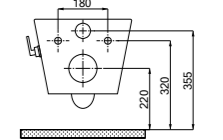

RIM ART WALL-HUNG CLOSET WITH INTEGRATED COLD TAP
Box Dimensions
360mm x 360 mm x 550 mm
Weight
23.0 kg (+- %5)
Volume
0.057 m³
Pieces for pallet
12