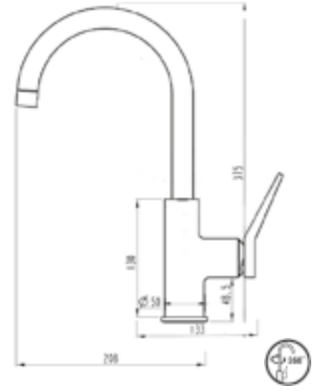

4858
Yüksek Lavabo Bataryası
High Basin Mixer