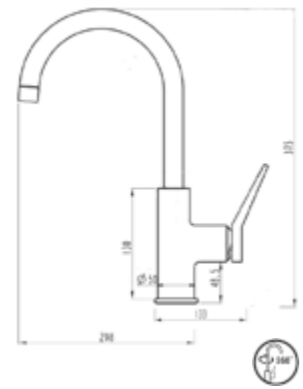

4855
Evye Bataryası
Sink Mixer