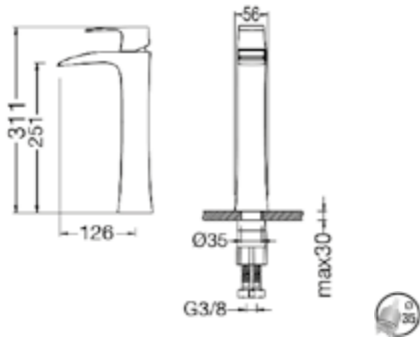

3001H
Yüksek Lavabo Bataryası
High Basin Mixer