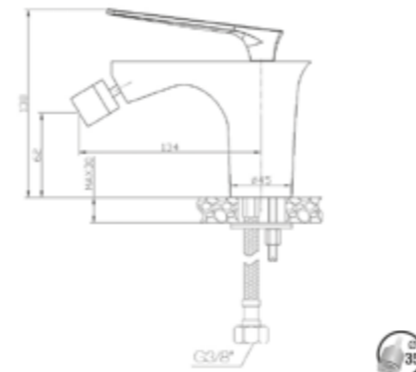

4606

Bide Bataryası
Bidet Mixer
Krom / Chrome