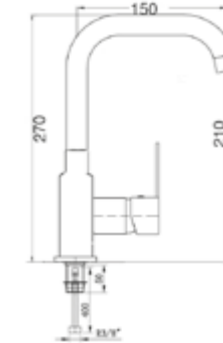

CP508
Lavabo Bataryası / Basin Mixer