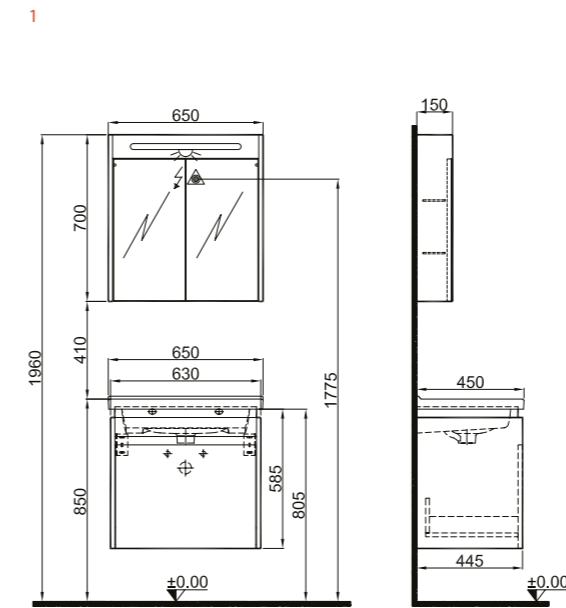

IDEA 2.0

65 cm Set with Single Drawer Front and Side