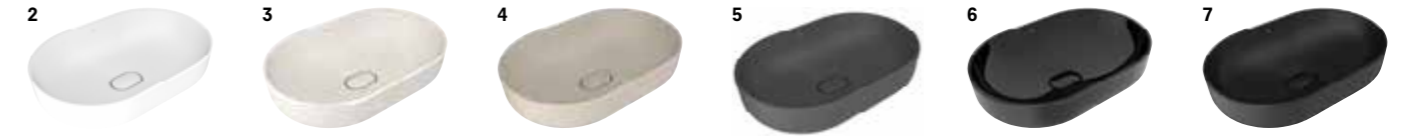

COUNTERTOP BOWL WASHBASIN

60x40 cm
Without tap and overflow hole
Compatible with built-in basin mixer and high basin mixer
Ceramic novatic waste is included

NEW PRODUCT

COLOR	CODE
1 White	310200200384
2 Matte White	310200200461
3 Matte Pearl	310200200460
4 Matte Mink	310200200386
5 Matte Anthracite Grey	310200200524
6 Black	310200200458
7 Matte Black	310200200459