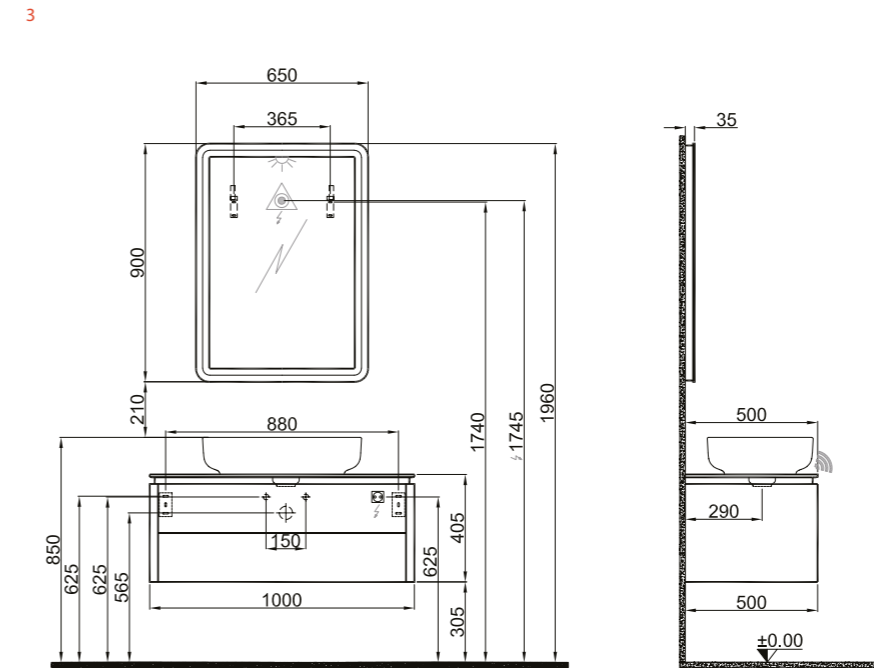

LOTUS

80 cm Rectangular Countertop Bowl Washbasin Set Front and Side View

80 cm Oval Countertop Bowl Washbasin Set Set Front and Side View

In order to use the lighting inside the drawer, there should be a socket in the location given in the technical details of the cabinet module.

100 cm Rectangular Countertop Bowl Washbasin Set Front and Side View

100 cm Oval Countertop Bowl Washbasin Set Set Front and Side View

In order to use the lighting inside the drawer, there should be a socket in the location given in the technical details of the cabinet module.