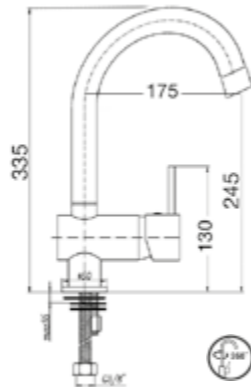

P905

Evye Bataryası / Sink Mixer