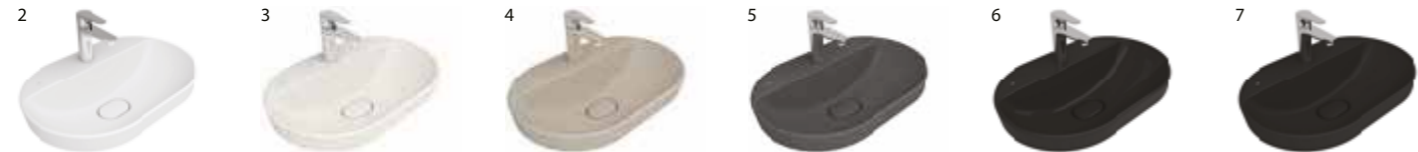

Semi-Recessed Washbasin

60x40 cm
With tap hole, without overflow hole
Suitable for wall mounted
Ceramic novatic waste is included