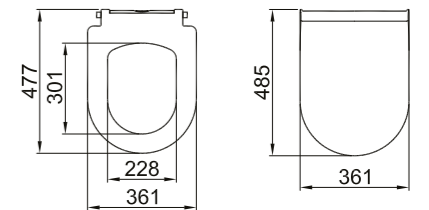

Duroplast
Metal menteşeli
Üstten sıkmalı
Yavaş kapanır tak-çıkart kapak (SmartKapak)

Duroplast
With metal hinge
Top fixing
Easily removable soft close seat (SmartSeat)