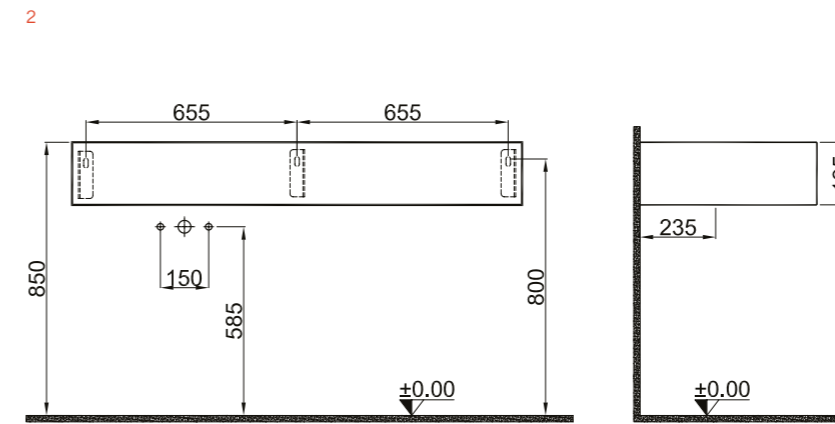

K1 140 cm Sinterflex Counter Washbasin Front and Side View