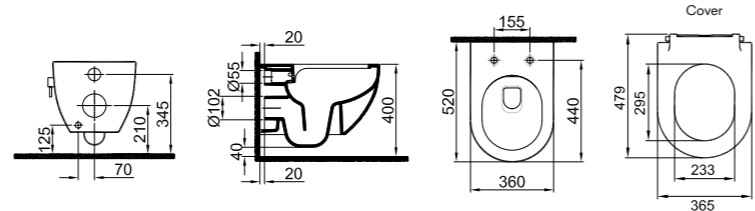

SMARTWASH (RIMLESS) WALL HUNG WC SET (WC + SEAT)

52x36 cm
Bidet function connection
Universal mount (inside-outside)
Rimless, Jet flush (SmartWash)
Smart installation: Concealed and easy installation
3/6 - 2,5/4 lt function

Wc With Bidet Function

1	White	310201100265
2	Matte White	310201100280
3	Matte Pearl	310201100274
4	Matte Mink	310201100277
5	Matte Anthracite Grey	310201100438
6	Black	310201100268
7	Matte Black	310201100271

Wc Without Bidet Function

1	White	310201100266
2	Matte White	310201100281
3	Matte Pearl	310201100275
4	Matte Mink	310201100278
5	Matte Anthracite Grey	310201100441
6	Black	310201100269
7	Matte Black	310201100272

SMARTWASH (RIMLESS) WALL HUNG WC SET (WC + SEAT)

52x36 cm
Bidet function connection
Universal mount (inside-outside)
Integrated bidet valve (Hot / Cold)
Rimless, Jet flush (SmartWash)
Smart installation: Concealed and easy installation
3/6 - 2,5/4 lt function

Wc With Bidet Function

1	White	310201100267
2	Matte White	310201100282
3	Matte Pearl	310201100276
4	Matte Mink	310201100279
5	Matte Anthracite Grey	310201100439
6	Black	310201100270
7	Matte Black	310201100273

SmartHygiene is offered as standard in all products.

ULTRA SLIM SMART SEAT

Duroplast
With metal hinge
Top fixing
Easily removable soft close seat (SmartSeat)

1	White	310200700043
2	Matte White	310200700049
3	Matte Pearl	310200700046
4	Matte Mink	310200700047
5	Matte Anthracite Grey	310200700070
6	Black	310200700044
7	Matte Black	310200700045

WALL HUNG BIDET

52x36 cm
With tap and overflow hole
Smart installation: Concealed and easy installation

White	310200900006

SmartHygiene is offered as standard in all products.