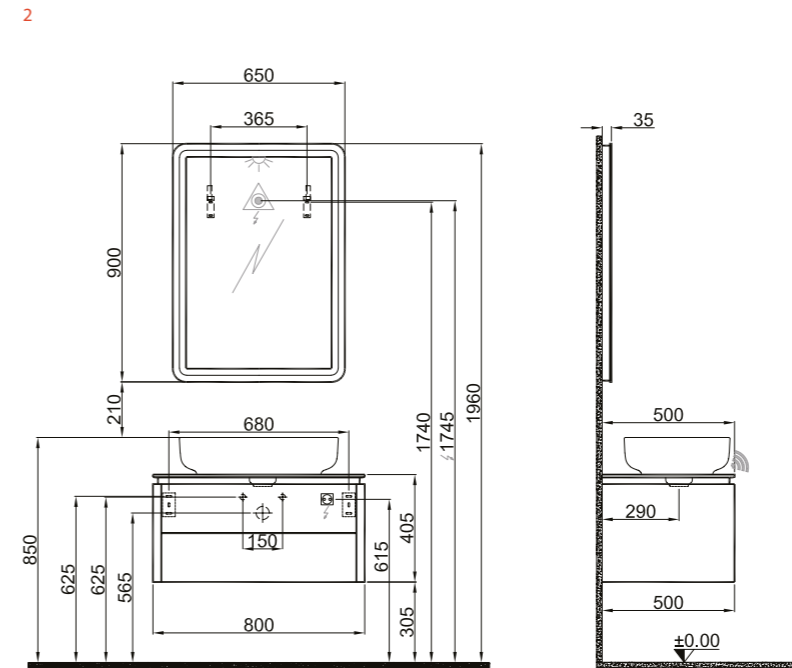

LOTUS

80 cm Rectangular Countertop Bowl Washbasin Set Front and Side View

80 cm Oval Countertop Bowl Washbasin Set Set Front and Side View

In order to use the lighting inside the drawer, there should be a socket in the location given in the technical details of the cabinet module.