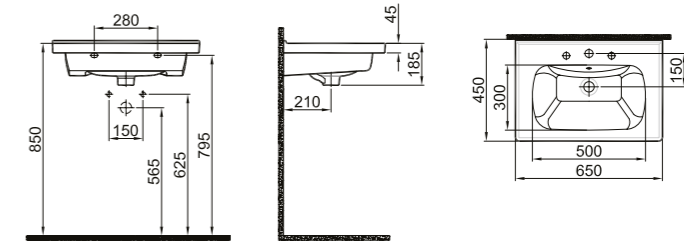

SHELF WASHBASIN

65x45 cm
With tap and overflow hole
Suitable for wall mounted
Novatik waste is not included
Compatible for furniture

White 310200200320