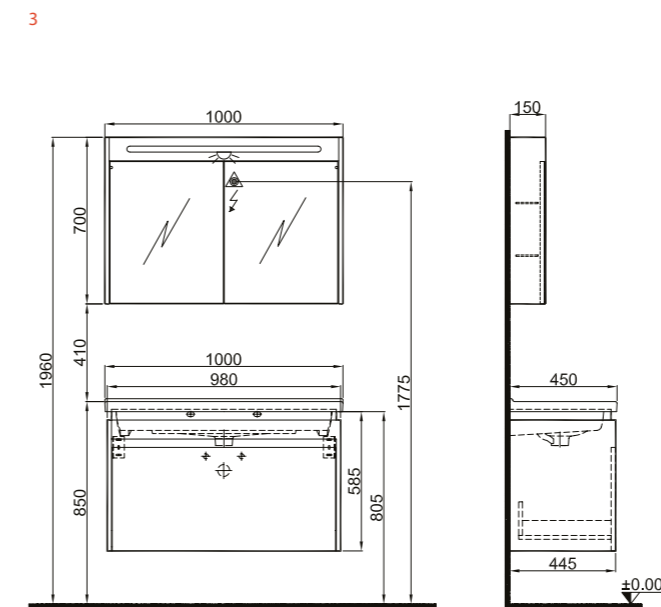

IDEA 2.0

65 cm Set with Single Drawer Front and Side

80 cm Set with Single Drawer Front and Side

100 cm Set with Single Drawer Front and Side

IDEA 2.0

Code	Product Name	Washbasin	Body	Door	Upper Module
7 610100200510 610100200511 610100200512	65 cm Set with 2 Drawer Glossy White Glossy Anthracite Pacific A	310200200320 Idea 65 cm Shelf Washbasin	Durabad Over MDF	Durabad Over MDF	Mirror Cabinet (Illuminated)
8 610100200514 610100200515 610100200516	80 cm Set with 2 Drawer Glossy White Glossy Anthracite Pacific A	310200200321 Idea 80 cm Shelf Washbasin	Durabad Over MDF	Durabad Over MDF	Mirror Cabinet (Illuminated)
9 610100200518 610100200519 610100200520	100 cm Set with 2 Drawer Glossy White Glossy Anthracite Pacific A	310200200318 Idea 100 cm Shelf Washbasin	Durabad Over MDF	Durabad Over MDF	Mirror Cabinet (Illuminated)