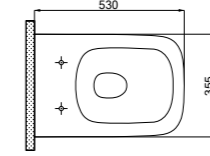

RIMART WALL-HUNG CLOSET
Box Dimensions 360x360x550 mm
Weight 30.0 kg (+- %5)
Volume 0.071 m³
Pieces for pallet 12