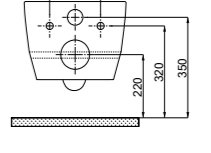

RIMART WC SEAT COVER
Duroplast
Code 100727
SOFT CL OS E