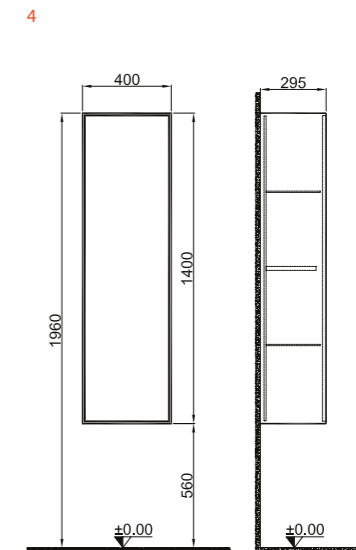

Mirror panel is not included in the set. It must be ordered separately.

MOOD

65 cm Set Front and Side View

80 cm Set Front and Side View

100 cm Set Front and Side View

Tall Cabinet Front and Side View

Tall Cabinet 35 cm with Basket Front and Side View