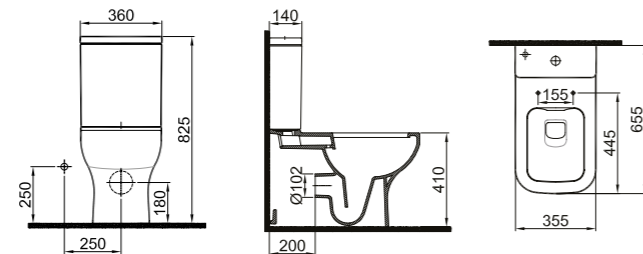

66x35,5 cm
Bidet function connection
Universal mount (inside-outside)
Rimless, Jet flush (SmartWash)
3/6 - 2,5/4 lt function
Cistern
Bottom inlet top control

Wc With Bidet Function	White	310200100397
Wc Without Bidet Function	White	310200100396
Bottom Inlet Cistern	White	310200400098
Side Inlet Cistern	White	310200400099