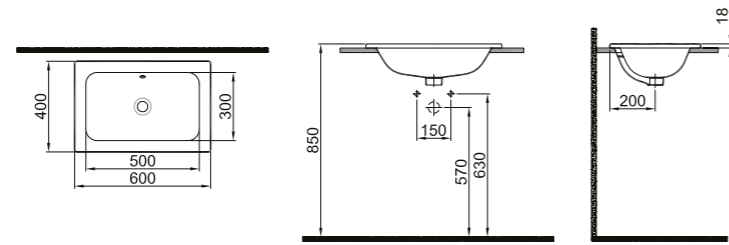

White	310200200451
-------	--------------

48 CM SMARTWASH (RIMLESS) WALL HUNG WC

48x35,5 cm
Bidet function connection
Universal mount (inside-outside)
Rimless, Jet flush (SmartWash)
Smart installation: Concealed and easy installation
Saves space (d = 48 cm)
3/6 lt function