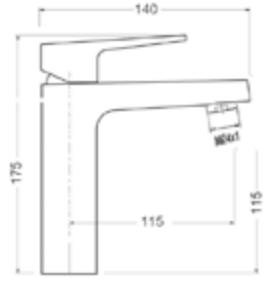

P901

Lavabo Bataryası
Basin Mixer
Krom / Chrome