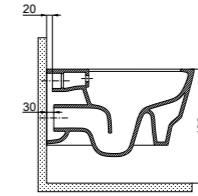

RIMART WALL-HUNG CLOSET
Box Dimensions 360x360x550 mm
Weight 30.0 kg (+- %5)
Volume 0.071 m³
Pieces for pallet 12