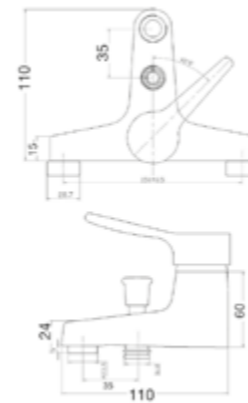

P304

Banyo Bataryası
Bath Mixer