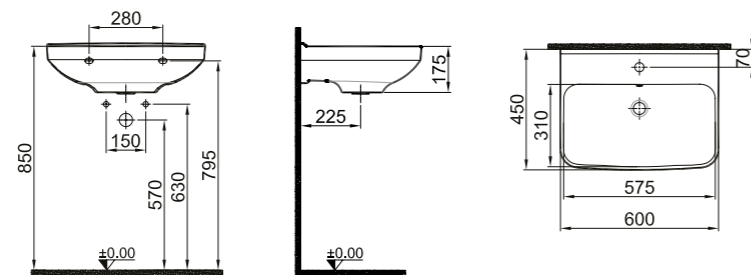

PRODUCT COLOR CODE

WASHBASIN

60x45 / 55x45 / 50x45 / 45x35 cm
With tap and overflow hole
Suitable for wall mounted
Novatik waste is not included

NEW PRODUCT

Washbasin	White	310200200507
Half Pedestal	White	310200800010