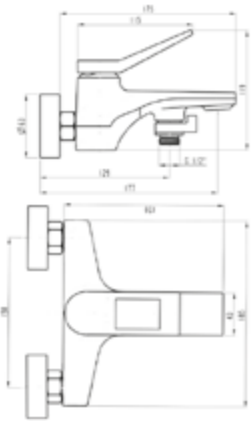

4854
Banyo Bataryası
Bath Mixer