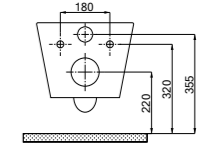

RIM ART WALL-HUNG CLOSET
Box Dimensions
360mm x 360 mm x 550 mm
Weight
23.0 kg (+- %5)
Volume
0.057 m³
Pieces for pallet
12