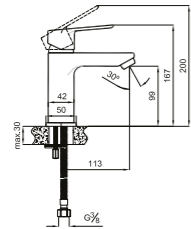

BASIN MIXER [5 L/MIN]

Comfort length: 113 mm
Comfort height: 99 mm
35 mm ceramic cartridge
Honeycomb aerator
5 liter / minute water flow (at any pressure)

410200502981