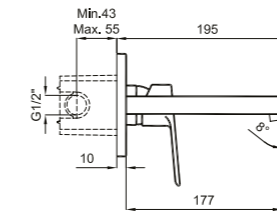

MARE

BUILT-IN BASIN MIXER [EXPOSED PART]

Comfort length: 177 mm
Final installation part of K-box (410200504678).
Built-in part not included
Includes rosette and cartridge system
35 mm ceramic cartridge
40% water saving aerator
Honeycomb aerator

CODE

410200504673