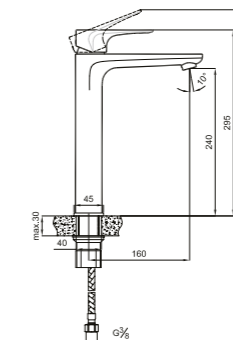

Comfort length: 160 mm
Comfort height: 240 mm
40 mm ceramic cartridge
40% water saving aerator

1	Chrome	410200500507
2	Matte Black	410200500506