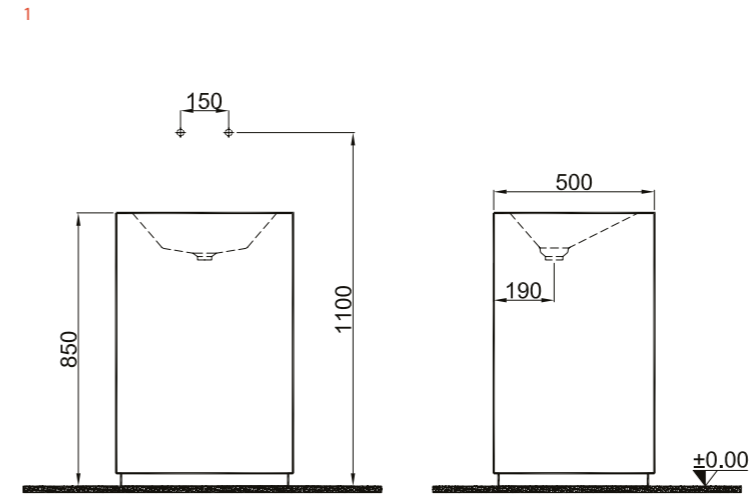

UNIQ K3

K3 120 cm Sinterflex Counter Washbasin Front and Side View