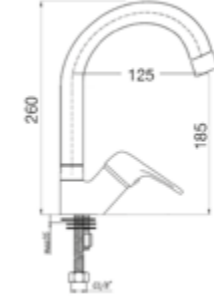

P328

Yüksek Lavabo Bataryası
High Basin Mixer