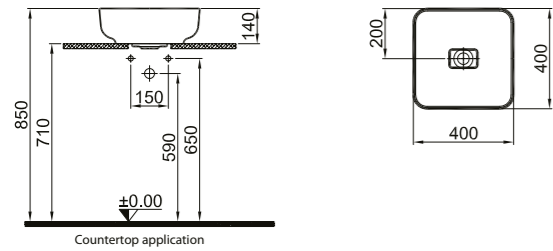

Countertop Bowl Washbasin

40x40 cm
Without tap and overflow hole
Compatible with built-in basin mixer and high basin mixer
Ceramic novatic waste is included

Colour	Code
1 White	310200200590
2 Matte White	310200200591
3 Matte Pearl	310200200592
4 Matte Mink	310200200593
5 Matte Anthracite	310200200594
6 Black	310200200595
7 Matte Black	310200200596
8 Matte Yellow	310200200597
9 Matte Peach	310200200598
10 Matte Sage	310200200600
11 Matte Blue	310200200601
12 Matte Stone Grey	310200200599

COUNTERTOP BOWL WASHBASIN

60x40 cm
Without tap and overflow hole
Compatible with built-in basin mixer and high basin mixer
Ceramic novatic waste is included

NEW PRODUCT

COLOR	CODE
1 White	310200200384
2 Matte White	310200200461
3 Matte Pearl	310200200460
4 Matte Mink	310200200386
5 Matte Anthracite Grey	310200200524
6 Black	310200200458
7 Matte Black	310200200459

COUNTERTOP BOWL WASHBASIN

60x40 cm
Without tap and overflow hole
Compatible with built-in basin mixer and high basin mixer
Ceramic novatic waste is included

NEW PRODUCT

COLOR	CODE
1 White	310200200381
2 Matte White	310200200465
3 Matte Pearl	310200200464
4 Matte Mink	310200200383
5 Matte Anthracite Grey	310200200525
6 Black	310200200462
7 Matte Black	310200200463

SmartHygiene is offered as standard in all products.