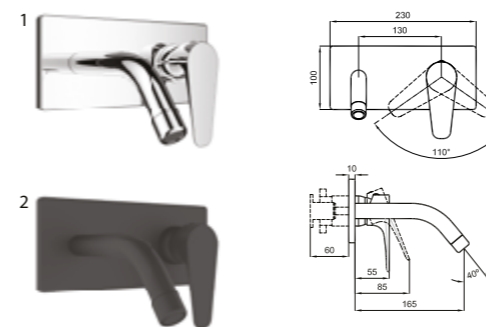

BUILT-IN BASIN MIXER [EXPOSED PART]

Comfort length: 165 mm
Final installation part of Kalebox (410200500207).
Built-in part not included
Includes rosette and cartridge system
40 mm ceramic cartridge
40% water saving aerator
Cascade faucet aerator

1	Chrome	310201200087
2	Matte Black	310201200119

KALEBOX BUILT-IN BASIN MIXER [BUILT-IN PART]

Exposed final installation part should be ordered separately
G 1/2" water inlet / outlet
10 mm wall tolerance
Special plastic cover for post-installation test/cleaning

410200500207