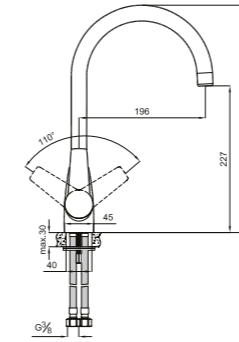

BUILT-IN BATH MIXER [EXPOSED PART] CODE
410200502515

Final installation part of K-Box Bath Mixer (410200502541).
Built-in part not included
Includes rosette and cartridge system
35 mm ceramic cartridge
Push type diverter
2 functions: can use two of the showerhead, Handshower, spout and water jet functions

K-BOX BUILT-IN BATH MIXER [BUILT-IN PART]
Exposed final installation part should be ordered separately
G 1/2" water inlet / outlet
Can be used with two functions.
Special plastic cover for post-installation test/cleaning

410200502541

BUILT-IN SHOWER MIXER [EXPOSED PART] CODE
410200502514

Final installation part of K-Box Shower Mixer (410200502540).
Built-in part not included
Includes rosette and cartridge system
35 mm ceramic cartridge
Single function: Can be used one of showerhead, handshower, spout, water jet functions

K-BOX BUILT-IN SHOWER MIXER [BUILT-IN PART]
Exposed final installation part should be ordered separately
G 1/2" water inlet / outlet
Can be used with a single function.
Special plastic cover for post-installation test/cleaning

410200502540

MARE CODE
410200502500

SINK MIXER WITH SWIVEL SPOUT

Comfort length: 196 mm
Comfort height: 227 mm
360° swivel spout
35 mm ceramic cartridge
Honeycomb aerator

SINK MIXER WITH SWIVEL SPOUT [5 L/MIN]

Comfort length: 196 mm
Comfort height: 227 mm
360° swivel spout
35 mm ceramic cartridge
Honeycomb aerator
5 liter / minute water flow (at any pressure)

SINK MIXER SWIVEL SPOUT WITH BALL JOINT AERATOR CODE
410200502963

Comfort length: 197 mm
Comfort height: 210 mm
360° swivel spout
35 mm ceramic cartridge
Rotatable ball-joint aerator