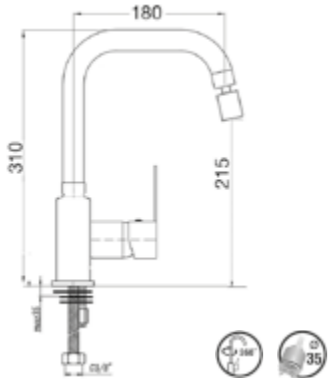

P625
Evye Bataryası / Sink Mixer