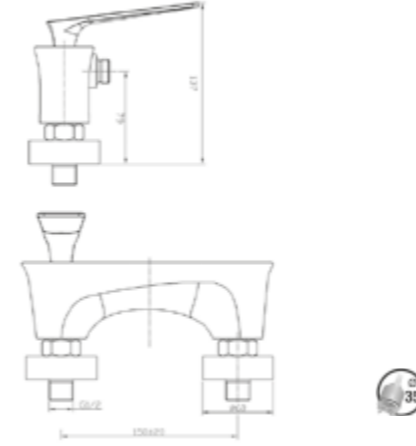

4602

Duş Bataryası
Shower Mixer
Krom / Chrome