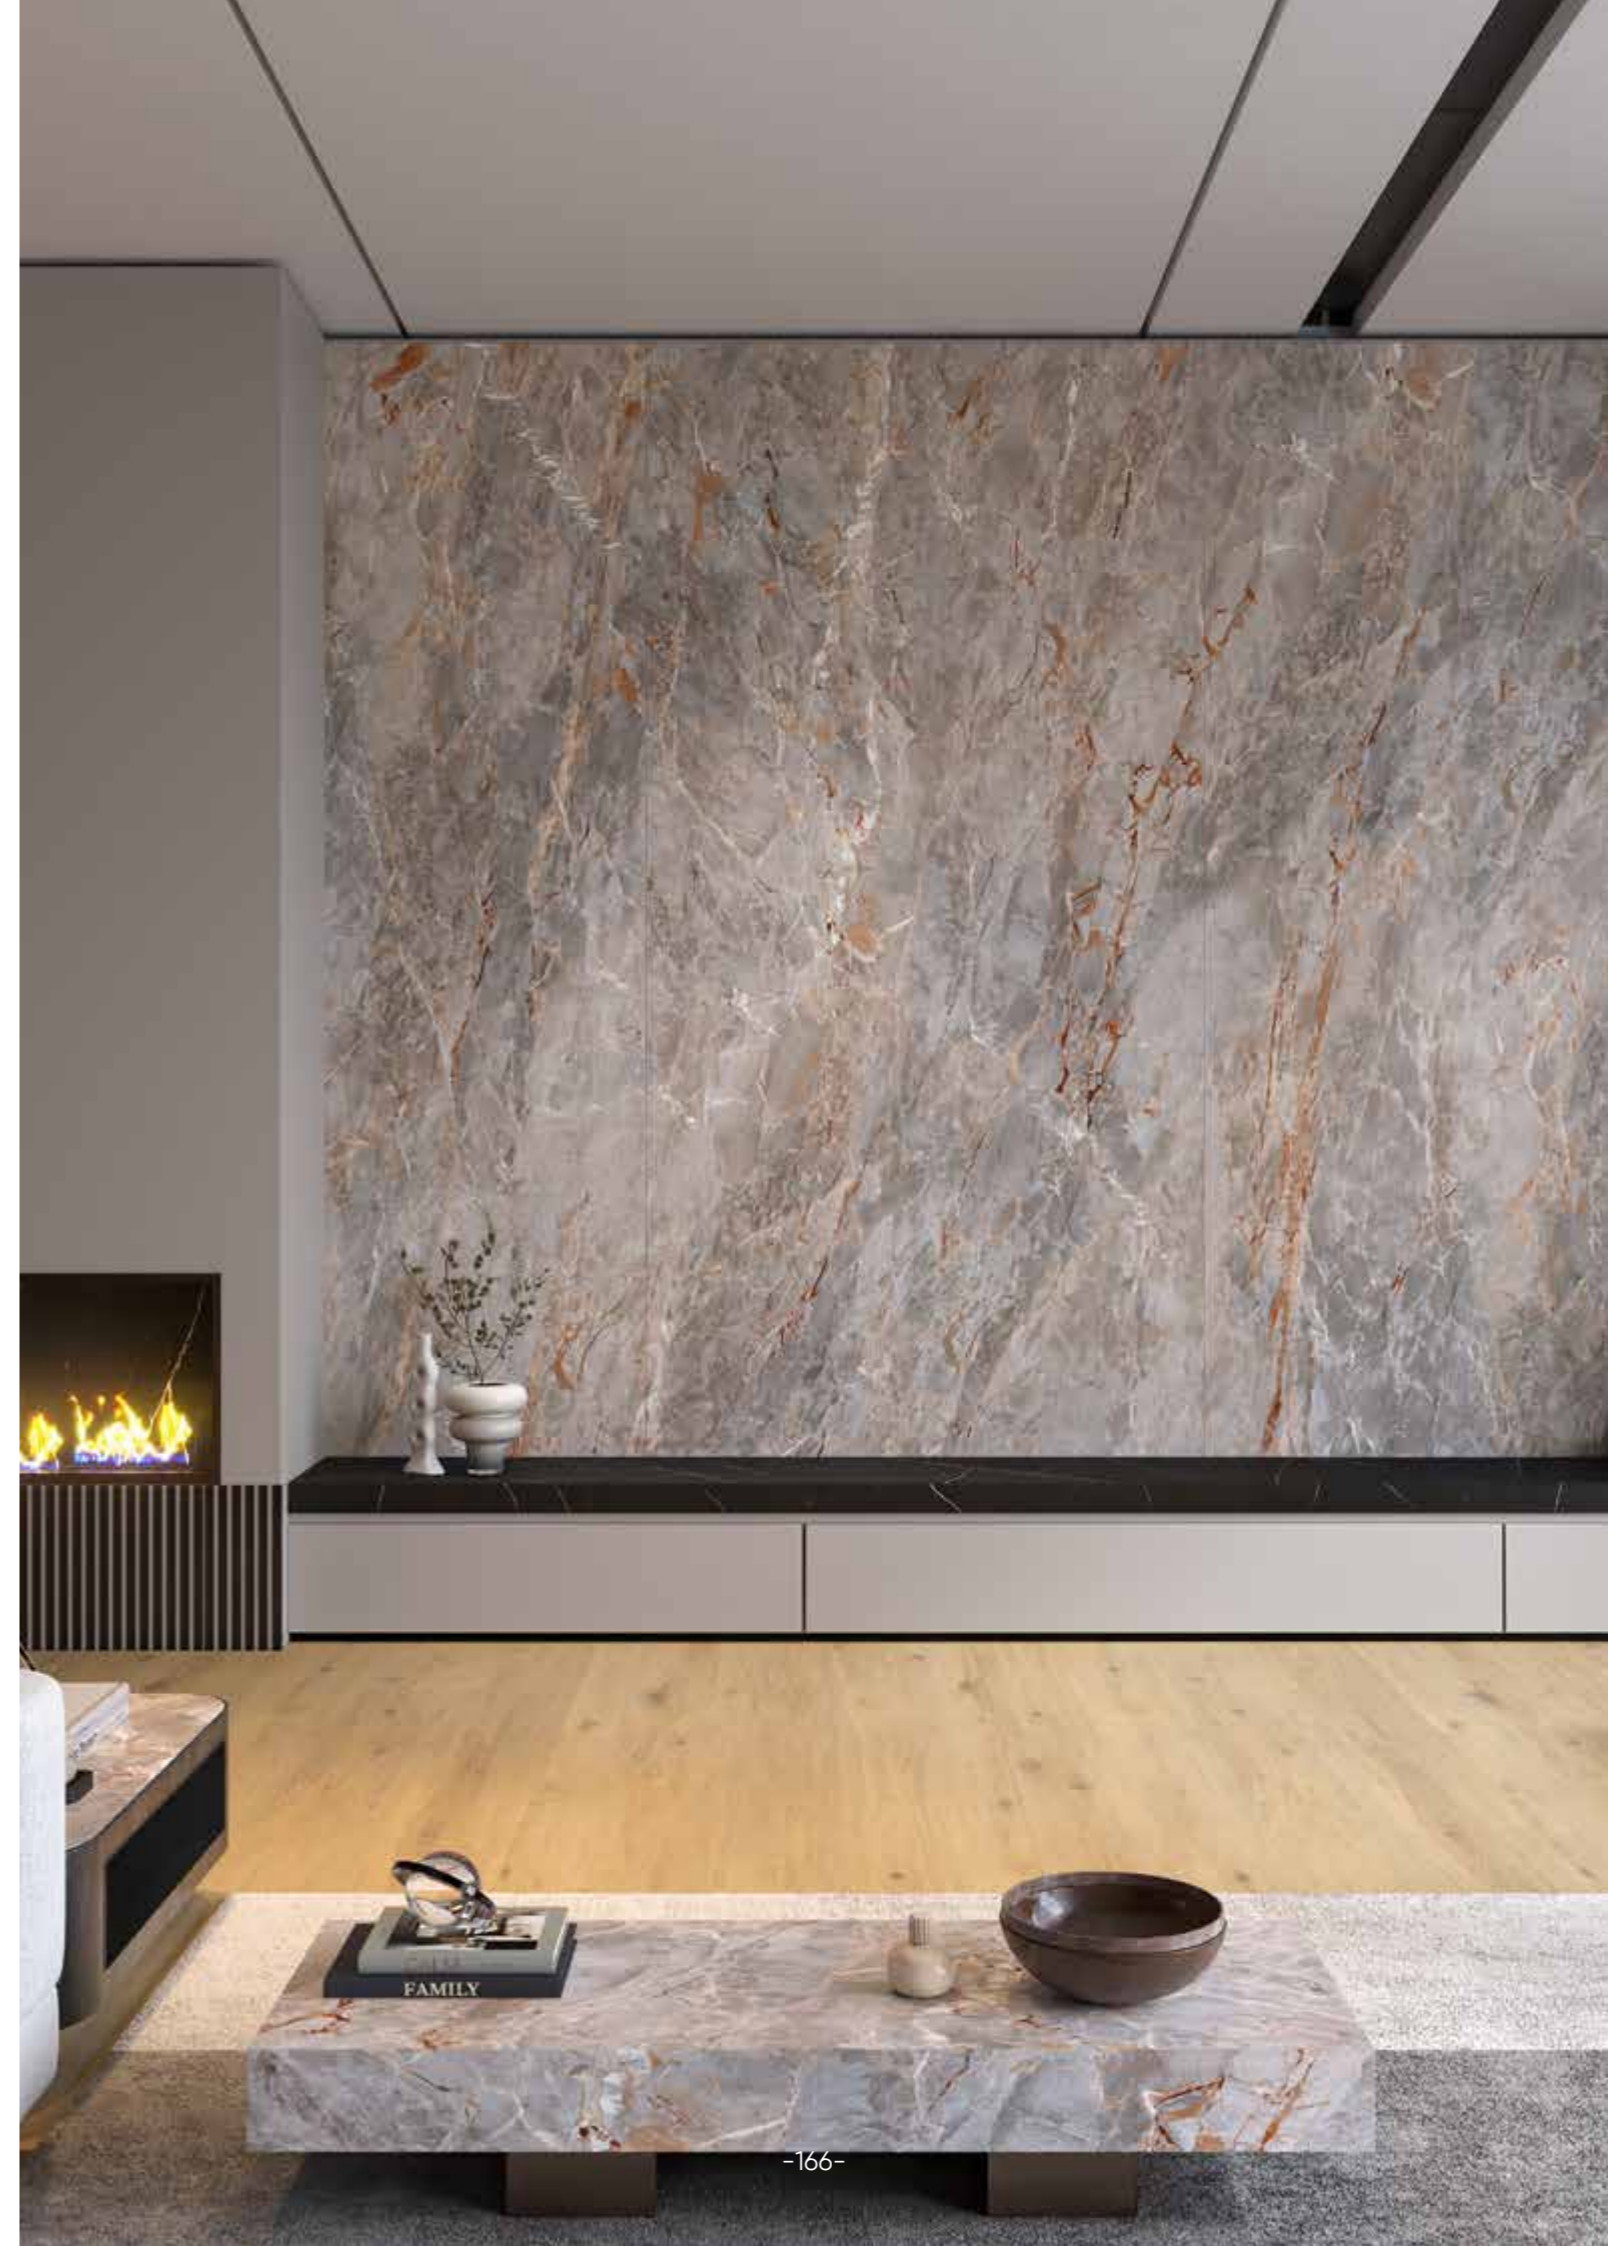

ÜRÜN
PRODUCT
162x323cm / 6mm
160x320cm / 6mm

*Rektifiyeli ve rektifiyesiz porselen plakalar
*Rectified and not rectified porcelain slabs