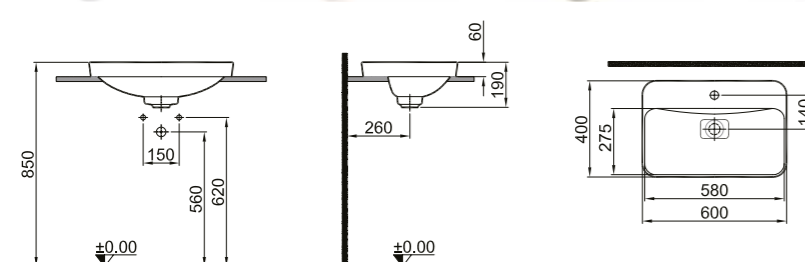

Semi-Recessed Washbasin

60x40 cm
With tap hole, without overflow hole
Suitable for wall mounted
Ceramic novatic waste is included