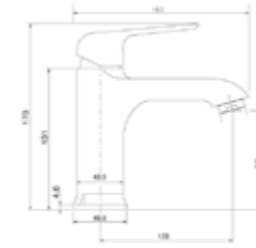

Etna

4101

Lavabo Bataryası / Basin Mixer