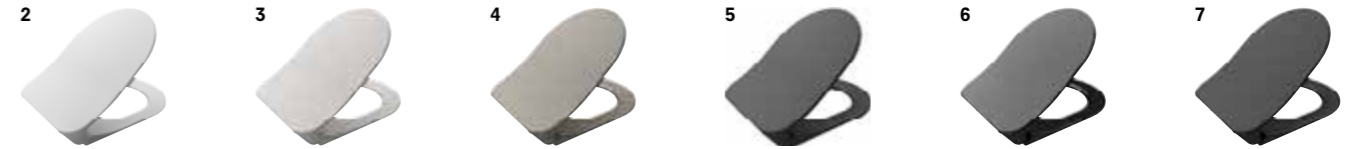

SmartHygiene is offered as standard in all products.

ULTRA SLIM SMART SEAT

Duroplast
 With metal hinge
 Top fixing
 Easily removable soft close seat (SmartSeat)

1	White	310200700043
2	Matte White	310200700049
3	Matte Pearl	310200700046
4	Matte Mink	310200700047
5	Matte Anthracite Grey	310200700070
6	Black	310200700044
7	Matte Black	310200700045