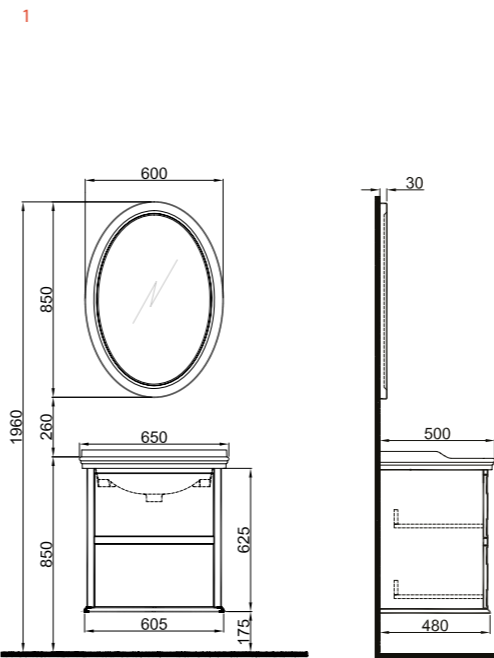

MIRO

65 cm Set Front and Side View