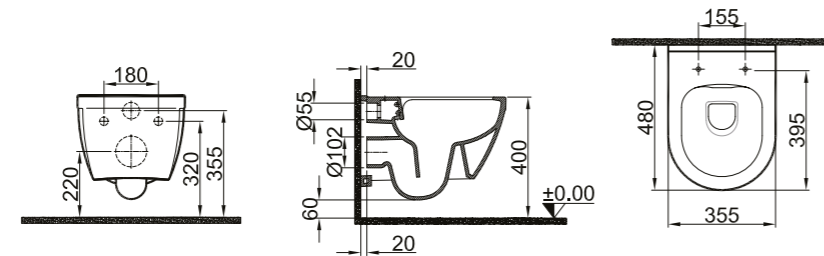

White	310200200451
-------	--------------

48 CM SMARTWASH (RIMLESS) WALL HUNG WC

48x35,5 cm
Bidet function connection
Universal mount (inside-outside)
Rimless, Jet flush (SmartWash)
Smart installation: Concealed and easy installation
Saves space (d = 48 cm)
3/6 lt function

Wc With Bidet Function	
White	310200100220
Wc Without Bidet Function	
White	310200100246

SMARTWASH (RIMLESS) WALL HUNG WC

52x35,5 cm
Bidet function connection
Universal mount (inside-outside)
Rimless, Jet flush (SmartWash)
Smart installation: Concealed and easy installation
3/6 lt function