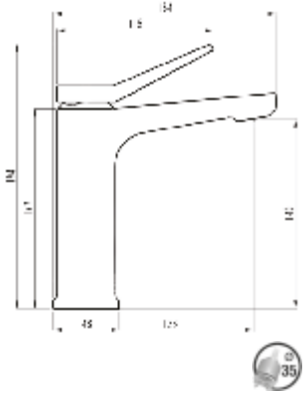

4851
Lavabo Bataryası
Basin Mixer