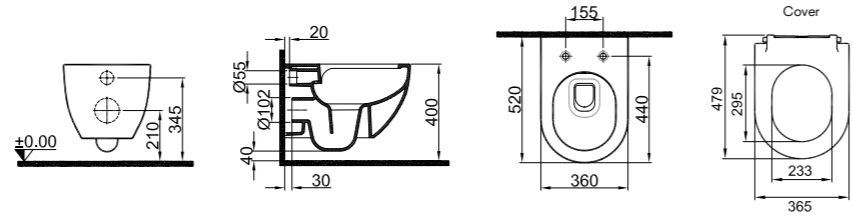

SMARTWASH (RIMLESS) WALL HUNG WC SET (WC + SEAT)

52x36 cm
Bidet function connection
Universal mount (inside-outside)
Rimless, Jet flush (SmartWash)
Smart installation: Concealed and easy installation
3/6 - 2,5/4 lt function

Wc With Bidet Function

1	White	310201100265
2	Matte White	310201100280
3	Matte Pearl	310201100274
4	Matte Mink	310201100277
5	Matte Anthracite Grey	310201100438
6	Black	310201100268
7	Matte Black	310201100271

Wc Without Bidet Function

1	White	310201100266
2	Matte White	310201100281
3	Matte Pearl	310201100275
4	Matte Mink	310201100278
5	Matte Anthracite Grey	310201100441
6	Black	310201100269
7	Matte Black	310201100272

SMARTWASH (RIMLESS) WALL HUNG WC SET (WC + SEAT)

52x36 cm
Bidet function connection
Universal mount (inside-outside)
Integrated bidet valve (Hot / Cold)
Rimless, Jet flush (SmartWash)
Smart installation: Concealed and easy installation
3/6 - 2,5/4 lt function

Wc With Bidet Function

1	White	310201100267
2	Matte White	310201100282
3	Matte Pearl	310201100276
4	Matte Mink	310201100279
5	Matte Anthracite Grey	310201100439
6	Black	310201100270
7	Matte Black	310201100273