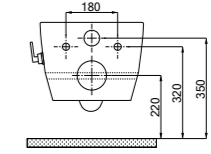

RIMART WALL-HUNG CLOSET
Box Dimensions 360x360x550 mm
Weight 30.0 kg (+- %5)
Volume 0.071 m³
Pieces for pallet 12