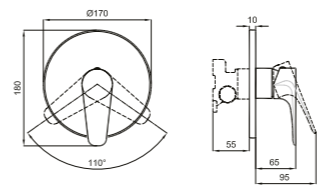

BUILT-IN SHOWER MIXER [EXPOSED PART]

Final installation part of KaleBox (410200500214).
Built-in part not included
Includes rosette and cartridge system
40 mm ceramic cartridge
1 function: Can use one of the shower head, handshower, spout and water jet function

1 Chrome	310201200089
2 Matte Black	310201200123

KALEBOX BASIC BUILT-IN BATH / SHOWER MIXER [BUILT-IN PART]

Exposed final installation part should be ordered separately
G 1/2" water inlet
It can be used with two or a single function
28 mm wall tolerance
Special plastic cover for post-installation test/cleaning

410200500214

In cases where the wall distance is not enough,
part 410200500208 can be used for a 2 cm extension when necessary