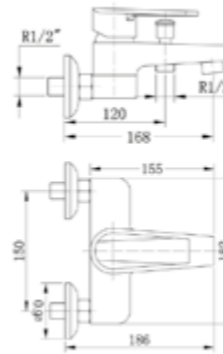

CP503
Lavabo Bataryası / Basin Mixer