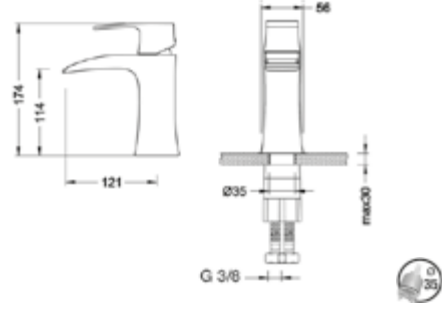

3001
Lavabo Bataryası
Basin Mixer