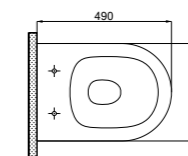

RIM ART WALL-HUNG CLOSET WITH INTEGRATED COLD TAP
Box Dimensions
360mm x 360 mm x 550 mm
Weight
23.0 kg (+- %5)
Volume
0.057 m³
Pieces for pallet
12