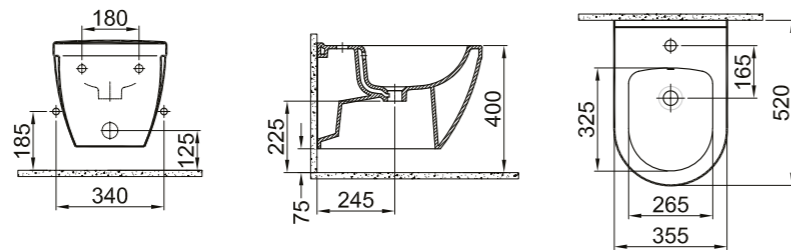

WALL HUNG BIDET

52x35,5 cm
With central tap hole
With tap and overflow hole

White 310200900010