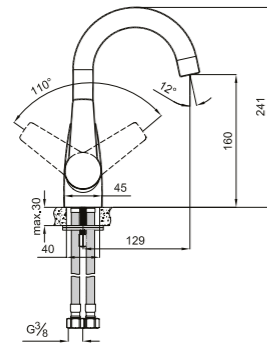

CODE

410200504673

BASIN MIXER [5 L/MIN]

Comfort length: 113 mm
 Comfort height: 99 mm
 35 mm ceramic cartridge
 Honeycomb aerator
 5 liter / minute water flow (at any pressure)

410200502981

K-BOX BUILT-IN BASIN MIXER [BUILT-IN PART]
 Exposed final installation part should be ordered separately
 G 1/2" water inlet / outlet
 Special plastic cover for post-installation test/cleaning

410200504678

BASIN MIXER WITH SWIVEL SPOUT

Comfort length: 129 mm
 Comfort height: 160 mm
 35 mm ceramic cartridge
 360° swivel spout
 Honeycomb aerator

410200502498

BATH MIXER

Comfort length: 174 mm
 35 mm ceramic cartridge
 Lockable shower controller
 Honeycomb aerator