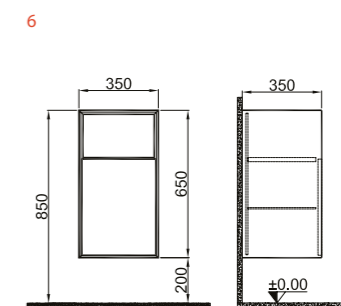

Side Cabinet with Shelf Front and Side View