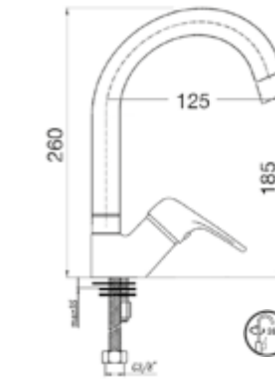

P758
Yüksek Lavabo Bataryası
Basin Mixer