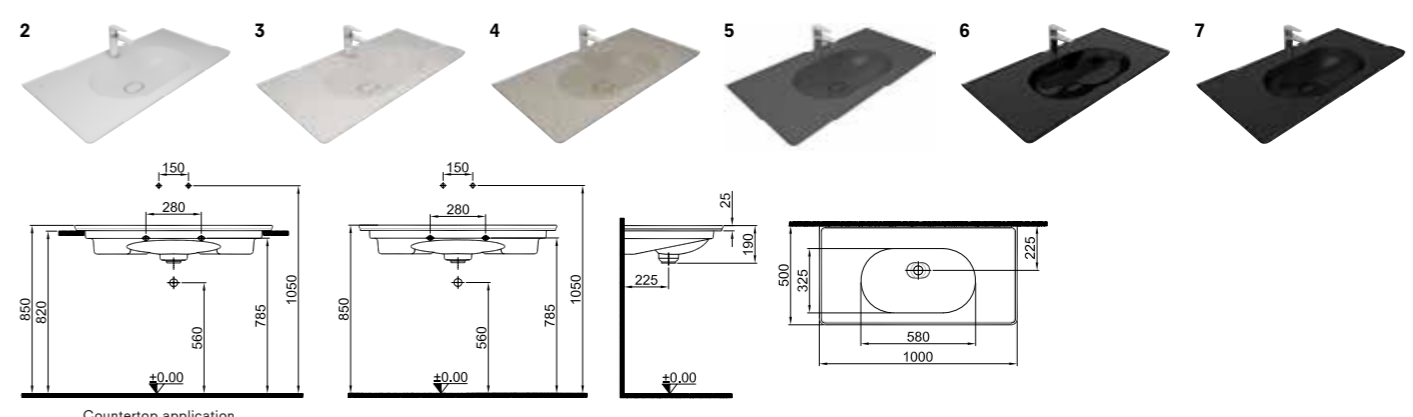

- Washbasin Single Tap Hole
- Without Overflow Hole
- Wall Mounted
- Ceramic Novatik
- Novatik Included
- Furniture Mounted

	COLOR	CODE
SHELF WASHBASIN	1 White	310200200421
	2 Matte White	310200200430
	3 Matte Pearl	310200200428
	4 Matte Mink	310200200429
	5 NEW PRODUCT Matte Anthracite Grey	310200200522
	6 Black	310200200425
	7 Matte Black	310200200427