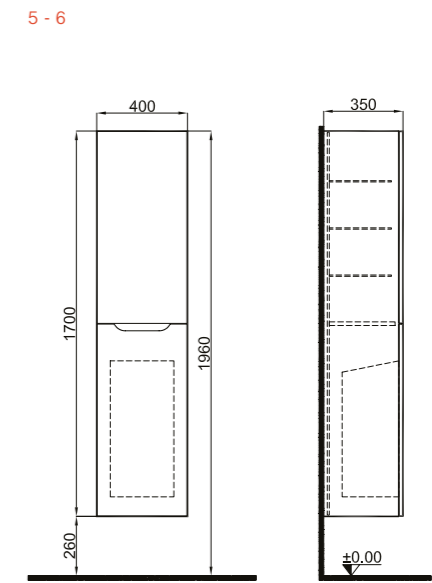

CASILLA

65 cm Set Front and Side View

80 cm Set Front and Side View

100 cm Set Front and Side View

CASILLA

Code	Product Name	Body	Door
4 310300100201 310300100202	Tall Cabinet 40 cm Without Basket Satin Stone Grey Mink	Durabad Over MDF	Durabad Over MDF
5 310300100203 310300100204	Tall Cabinet 40 cm With Basket (Left) Satin Stone Grey Mink	Durabad Over MDF	Durabad Over MDF
6 310300100205 310300100206	Tall Cabinet 40 cm With Basket (Right) Satin Stone Grey Mink	Durabad Over MDF	Durabad Over MDF

40 cm Tall Cabinet Without Basket Front and Side View

40 cm Tall Cabinet With Basket Front and Side View

Idea 2.0

DOOR	BODY
Glossy White	Glossy White
Glossy Anthracite	Glossy Anthracite
Pacific A	Pacific A