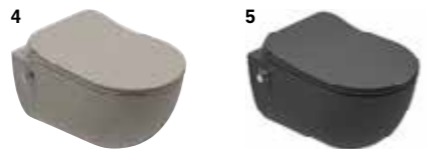

SmartHygiene is offered as standard in all products.