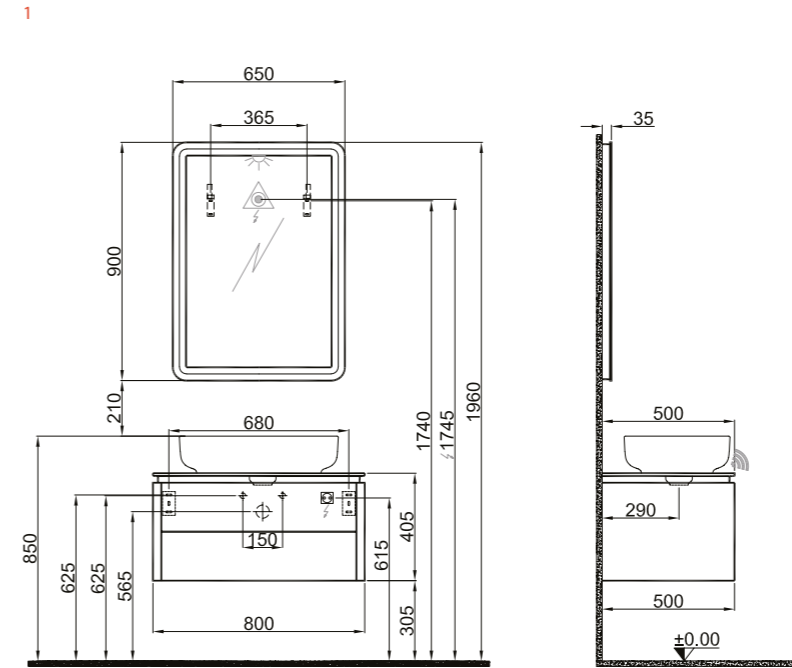

LOTUS

80 cm Rectangular Countertop Bowl Washbasin Set Front and Side View

80 cm Oval Countertop Bowl Washbasin Set Set Front and Side View

In order to use the lighting inside the drawer, there should be a socket in the location given in the technical details of the cabinet module.