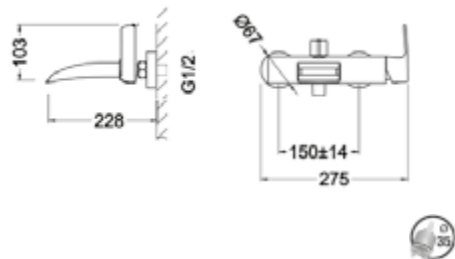

3004
Banyo Bataryası
Bath Mixer