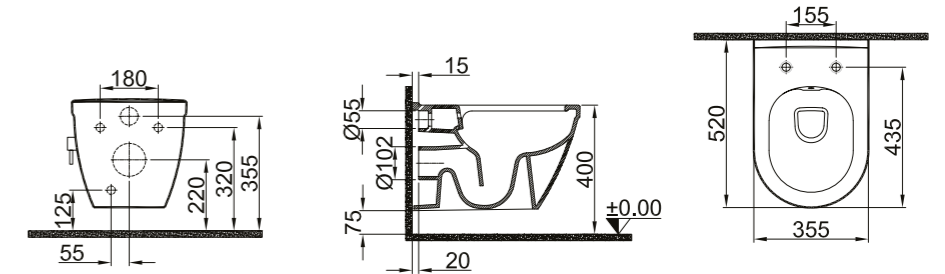

White	310200200451
-------	--------------

48 CM SMARTWASH (RIMLESS) WALL HUNG WC

48x35,5 cm
Bidet function connection
Universal mount (inside-outside)
Rimless, Jet flush (SmartWash)
Smart installation: Concealed and easy installation
Saves space (d = 48 cm)
3/6 lt function

Wc With Bidet Function	
White	310200100220
Wc Without Bidet Function	
White	310200100246

SMARTWASH (RIMLESS) WALL HUNG WC

52x35,5 cm
Bidet function connection
Universal mount (inside-outside)
Rimless, Jet flush (SmartWash)
Smart installation: Concealed and easy installation
3/6 lt function

Wc With Bidet Function	
White	310200100281
Wc Without Bidet Function	
White	310200100280

SMARTWASH (RIMLESS) WALL HUNG WC

52x35,5 cm
Bidet function connection
Universal mount (inside-outside)
Integrated bidet valve (Hot/cold)
Rimless, Jet flush (SmartWash)
Smart installation: Concealed and easy installation
3/6 lt function