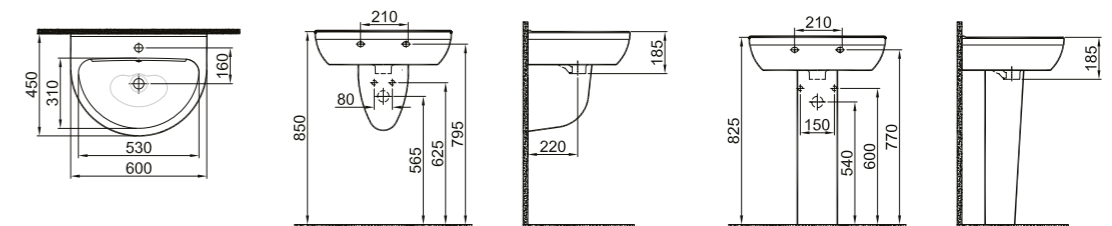

SHELF WASHBASIN

65x45 cm
With tap and overflow hole
Suitable for wall mounted
Novatik waste is not included
Compatible for furniture

COLOR	CODE
White	310200200495

SMARTWASH (RIMLESS) WALL HUNG WC

52x35,5 cm
Bidet function connection
Universal mount (inside-outside)
Rimless, Jet flush (SmartWash)
Smart installation: Concealed and easy installation
3/6 - 2,5/4 lt function

Wc With Bidet Function	
White	310200100365
Wc Without Bidet Function	
White	310200100366

NEW PRODUCT BACK TO WALL SMARTWASH (RIMLESS) WC SET

66x35,5 cm
Bidet function connection
Universal mount (inside-outside)
Rimless, Jet flush (SmartWash)
3/6 - 2,5/4 lt function
Cistern
Bottom inlet top control

Wc With Bidet Function	White	310200100397
Wc Without Bidet Function	White	310200100396
Bottom Inlet Cistern	White	310200400098
Side Inlet Cistern	White	310200400099

ULTRA SLIM SMART SEAT

Duroplast
With metal hinge
Top fixing
Easily removable soft close seat (SmartSeat)

White	310200700038

IDEA 2.0

PRODUCT	COLOR	CODE

WASHBASIN

60x45 / 55x45 / 50x45 cm
With tap and overflow hole
Suitable for wall mounted
Novatik waste is not included

Washbasin	White	310200200440
Pedestal	White	310200800015
Half Pedestal	White	310200800017