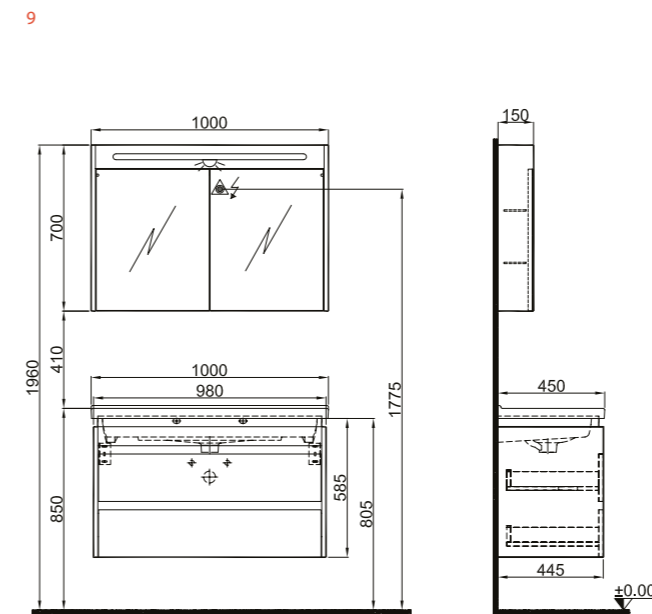

100 cm Set with 2 Drawer Front and Side