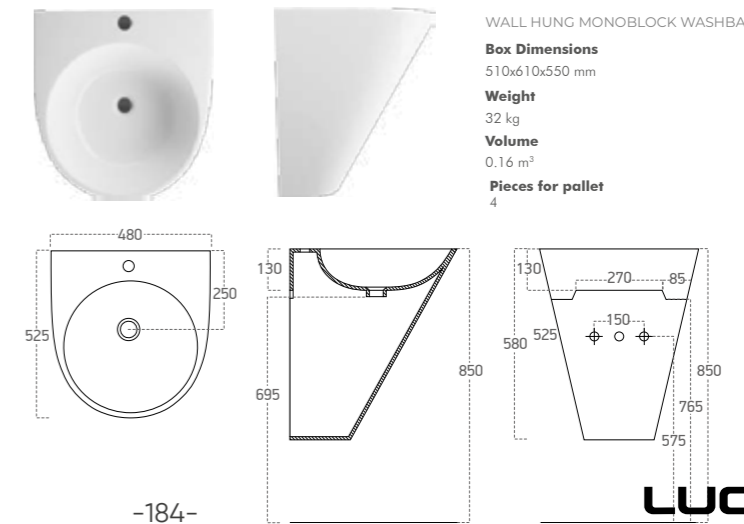

WALL HUNG MONOBLOCK WASHBASIN
Box Dimensions 510x610x550 mm
Weight 32 kg
Volume 0.16 m³
Pieces for pallet 4