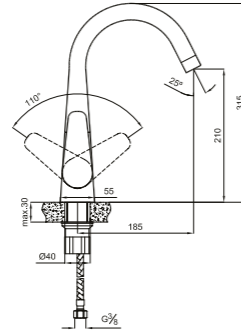

410200500214

In cases where the wall distance is not enough,
part 410200500208 can be used for a 2 cm extension when necessary

ZERO

SINK MIXER WITH SWIVEL SPOUT

Comfort length: 185 mm
 Comfort height: 210 mm
 360° swivel spout
 40 mm ceramic cartridge
 40% water saving aerator
 Water-saving honeycomb aerator