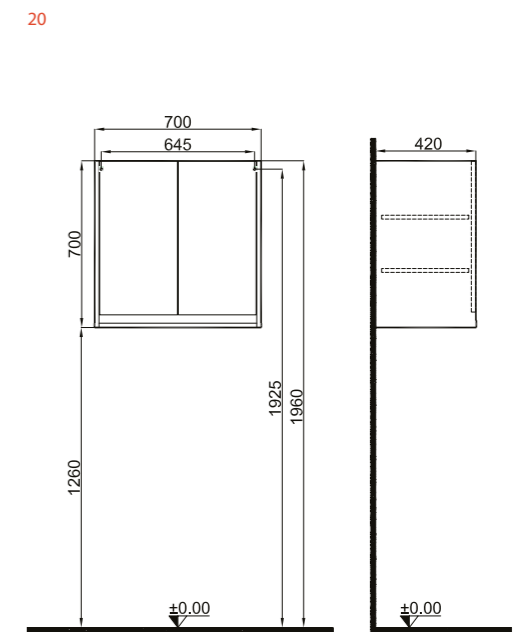

40 cm Tall Cabinet (With Basket) Front and Side View

40 cm Tall Cabinet (Without Basket) Front and Side View

70 cm Washing Machine Cabinet with Door Front and Side View

70 cm Washing Machine Top Cabinet 70 cm Front and Side View