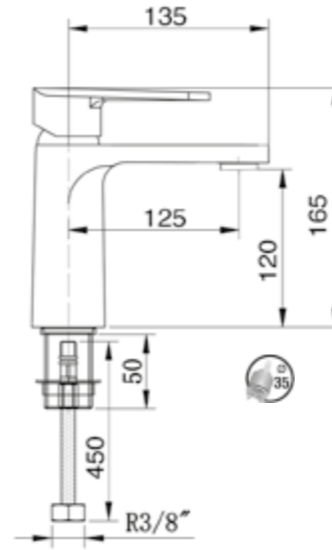

7801

Lavabo Bataryası
Basin Mixer