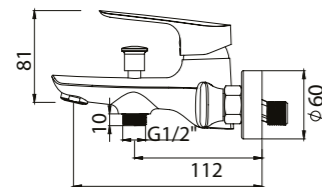

SINK MIXER WITH SWIVEL SPOUT

410200500263

Comfort length: 209 mm
Comfort height: 257 mm
35 mm ceramic cartridge
360° swivel spout
Honeycomb aerator

BATH MIXER

410200500260

Comfort length: 166 mm
35 mm ceramic cartridge
Lockable shower controller
Honeycomb aerator