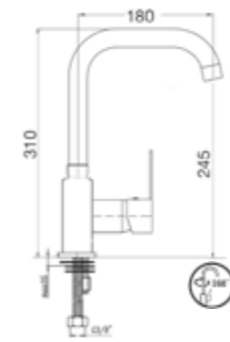

P765
Evye Bataryası / Sink Mixer