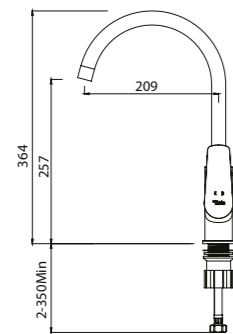

CODE

BASIN MIXER H12

410200500257

Comfort length: 136 mm
Comfort height: 87 mm
35 mm ceramic cartridge
Honeycomb aerator

BASIN MIXER WITH SWIVEL SPOUT

410200500259

Comfort length: 150 mm
Comfort height: 217 mm
360° swivel spout
35 mm ceramic cartridge
Honeycomb aerator

SINK MIXER WITH SWIVEL SPOUT

410200500263

Comfort length: 209 mm
Comfort height: 257 mm
35 mm ceramic cartridge
360° swivel spout
Honeycomb aerator

BATH MIXER

410200500260

Comfort length: 166 mm
35 mm ceramic cartridge
Lockable shower controller
Honeycomb aerator