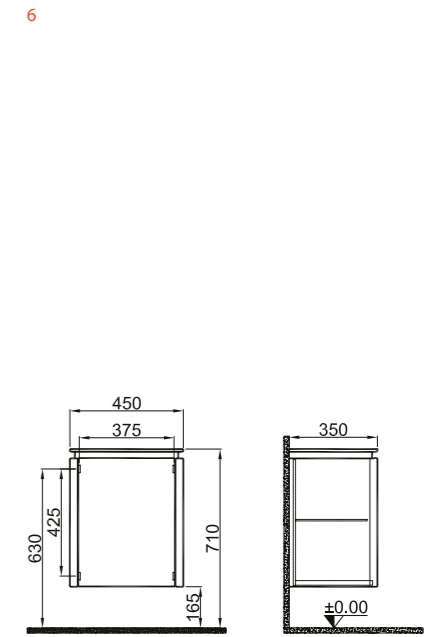

Side Cabinet 45 cm Front and Side View