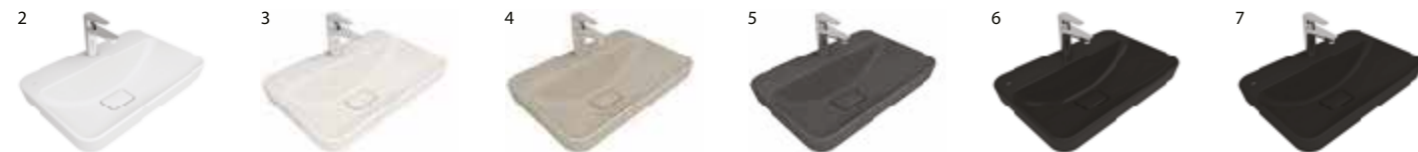

Semi-Recessed Washbasin

60x40 cm
With tap hole, without overflow hole
Suitable for wall mounted
Ceramic novatic waste is included