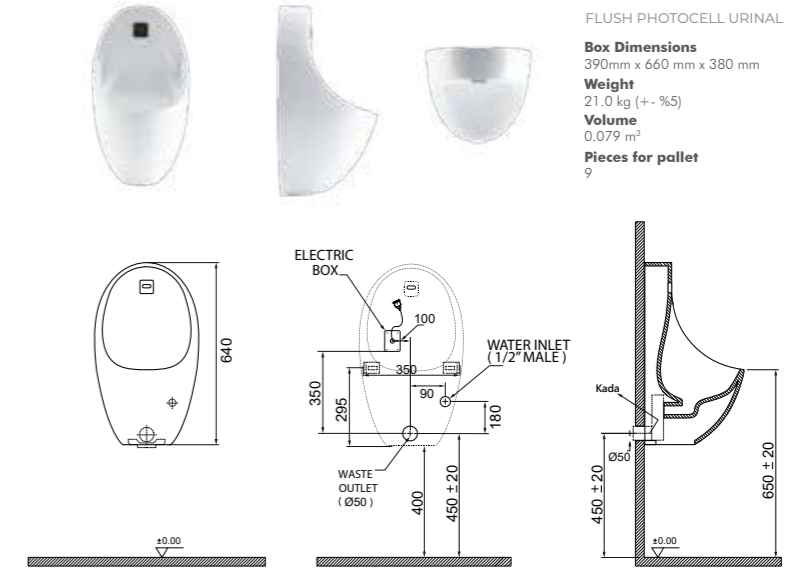

FLUSH PHOTOCELL URINAL
Box Dimensions 390mm x 660 mm x 380 mm
Weight 21.0 kg (+- %5)
Volume 0.079 m³
Pieces for pallet 9

45 CM URINAL SEPARATOR

Code 100442

EN Mounting With Special Equipment.

TR Özel Bağlantı Elemanları İle Montajlanır

GE Montage Mit Sonderausstattung.