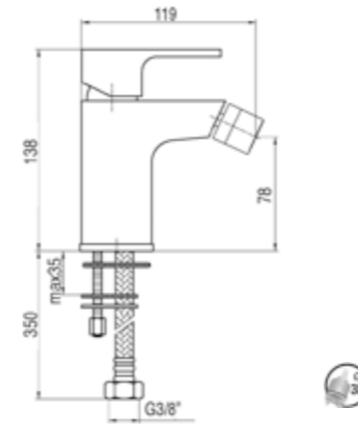

3006
Bide Bataryası
Bidet Mixer