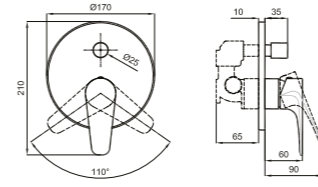

BUILT-IN BATH MIXER [EXPOSED PART]

Final installation part of KaleBox (410200500214).
Built-in part not included
Includes rosette and cartridge system
40 mm ceramic cartridge
Push type diverter
2 functions: can use two of the showerhead, Handshower, spout and water jet functions

1 Chrome	310201200088
2 Matte Black	310201200121

KALEBOX BASIC BUILT-IN BATH / SHOWER MIXER [BUILT-IN PART]

Exposed final installation part should be ordered separately
G 1/2" water inlet
It can be used with two or a single function
28 mm wall tolerance
Special plastic cover for post-installation test/cleaning

410200500214

In cases where the wall distance is not enough,
part 410200500208 can be used for a 2 cm extension when necessary