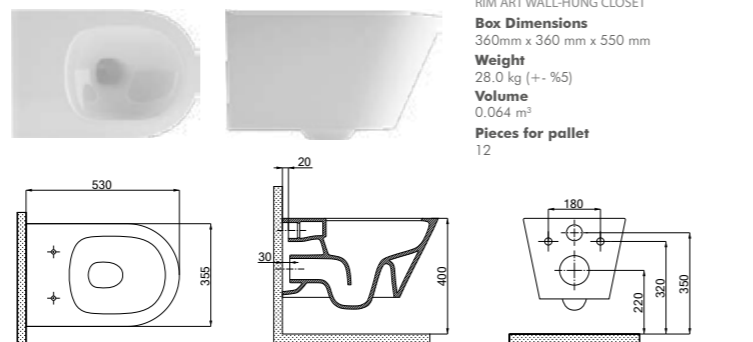

RIM ART WALL-HUNG CLOSET
Box Dimensions 360mm x 360 mm x 550 mm
Weight 28.0 kg (+- %5)
Volume 0.064 m³
Pieces for pallet 12