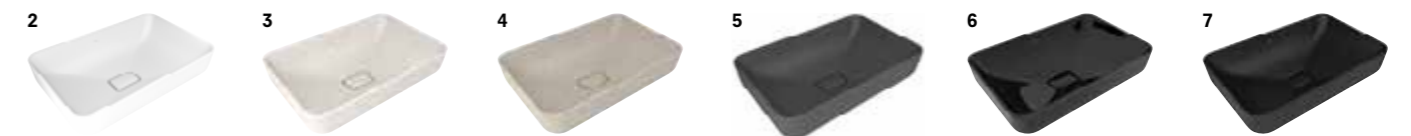

COUNTERTOP BOWL WASHBASIN

60x40 cm
Without tap and overflow hole
Compatible with built-in basin mixer and high basin mixer
Ceramic novatic waste is included

NEW PRODUCT

COLOR	CODE
1 White	310200200381
2 Matte White	310200200465
3 Matte Pearl	310200200464
4 Matte Mink	310200200383
5 Matte Anthracite Grey	310200200525
6 Black	310200200462
7 Matte Black	310200200463