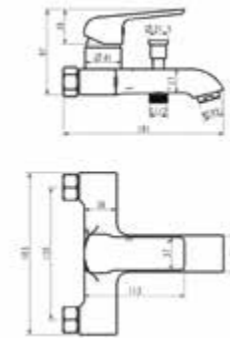

4104

Banyo Bataryası / Bath Mixer