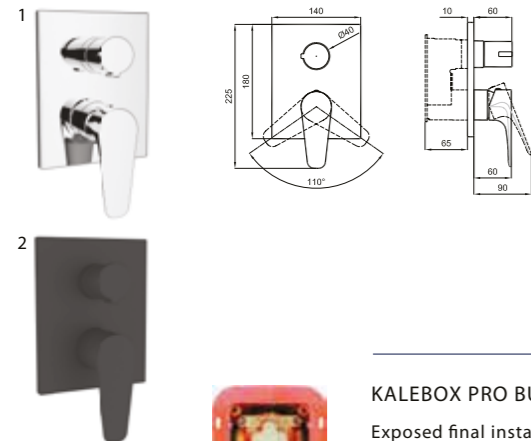

410200500207

ZERO

BATH MIXER

Comfort length: 180 mm
40 mm ceramic cartridge
Lockable shower controller

COLOR	CODE
1 Chrome	410200500509
2 Matte Black	410200500508

SHOWER MIXER

40 mm ceramic cartridge

1 Chrome	410200500511
2 Matte Black	410200500510

PRO BUILT-IN BATH MIXER [EXPOSED PART]

Final installation part of KaleBox (410200500224).
Built-in part not included.
Includes rosette and cartridge system.
40 mm ceramic cartridge
Rotational diverter valve
4 or 3 functions: Can be used four or three of showerhead, handshower, spout, water jet functions