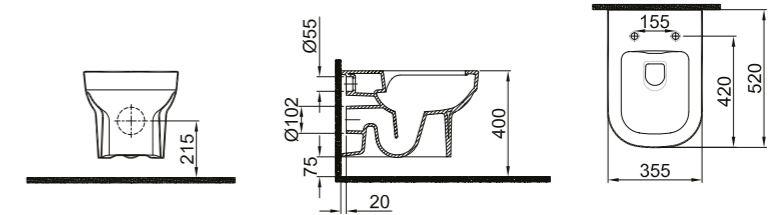

Washbasin	White	310200200446
Half Pedestal	White	310200800017

LOFT

SMARTWASH (RIMLESS) WALL HUNG WC

52x35,5 cm
Bidet function connection
Universal mount (inside-outside)
Rimless, Jet flush (SmartWash)
Smart installation: Concealed and easy installation
3/6 - 2,5/4 lt function

Wc With Bidet Function		
White		310200100363
Wc Without Bidet Function		
White		310200100362

BACK TO WALL SMARTWASH (RIMLESS) WC SET

65x35,5 cm
Bidet function connection
Universal mount (inside-outside)
Rimless, Jet flush (SmartWash)
3/6 - 2,5/4 lt function