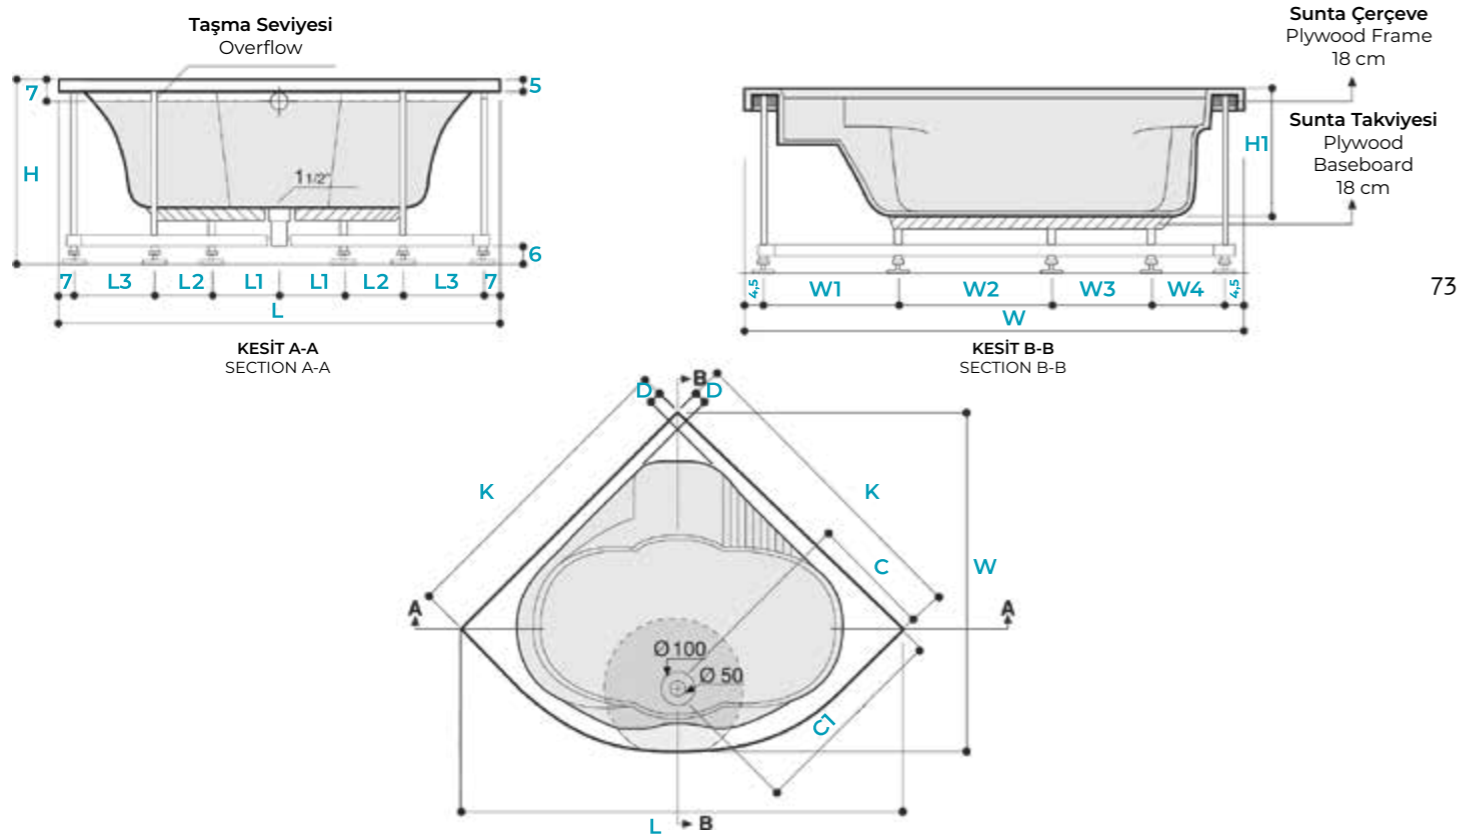

Fonksiyon / Function

	STD	EKO1	EKO2	EKO2 DEZ.	TURBO UK	TURBO BK
Su Jeti - Water Jet	☒	7	7	7	7	7
Hava Jeti - Air Jet	☒	☒	☒	☒	14	14
Isı Koruyucu - Heat Insulator	☒	☐	☐	☐	☐	☐
Dezenfekte Sistemi - Disinfection System	☒	☒	☒	☑	☒	☑
Su Altı Lambası - Underwater Light	☒	☐	☐	☐	☐	☐
Batarya - Faucet	☐	☐	☐	☐	☐	☐
El Tutamağı - Hand Grip	☐	☐	☐	☐	☐	☐
Sifon - Siphon	☑	☑	☑	☑	☑	☑
Ozon - Ozone	☒	☐	☐	☐	☐	☐
Yastık - Pillow	☐	☐	☐	☐	☐	☐
Bluetooth	☐	☐	☐	☐	☐	☐
Köşe Panel - Corner Panel	☐	☐	☐	☐	☐	☐
Oturak - Seat	☒	☒	☒	☒	☒	☒

73

Ölçü / Dimension	K	L	L1	L2	L3	W	W1	W2	W3	W4	H	H1	C	C1	D	S
150x150	150 cm	210 cm	42 cm	21 cm	35 cm	184 cm	87 cm	28 cm	40 cm	20 cm	56,5 cm	41 cm	55 cm	95 cm	6,5 cm	325 Lt.

STD: Düz Küvet / Plain Bathtub

☐ Opsiyonel / Optional ☑ Var / Available ☒ Yok / Unavailable

*Aksesuar seçeneklerini ve teknik bilgileri incelemek için sayfa 168'e bakınız.

*Refer to page 168 to examine accessory options and technical specifications.