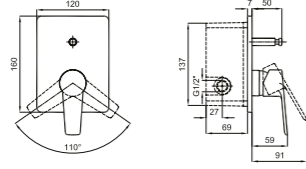

BUILT-IN BATH MIXER [EXPOSED PART] CODE
410200502515

Final installation part of K-Box Bath Mixer (410200502541).
Built-in part not included
Includes rosette and cartridge system
35 mm ceramic cartridge
Push type diverter
2 functions: can use two of the showerhead, Handshower, spout and water jet functions