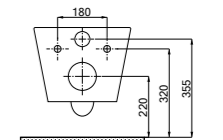

RIM ART WALL-HUNG CLOSET
Box Dimensions
360mm x 360 mm x 550 mm
Weight
23.0 kg (+- %5)
Volume
0.057 m³
Pieces for pallet
12