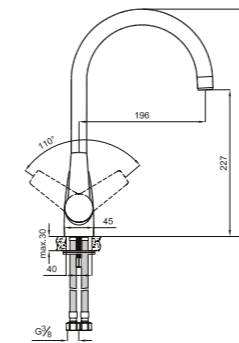

410200502540

MARE CODE
410200502500

SINK MIXER WITH SWIVEL SPOUT

Comfort length: 196 mm
Comfort height: 227 mm
360° swivel spout
35 mm ceramic cartridge
Honeycomb aerator

SINK MIXER WITH SWIVEL SPOUT [5 L/MIN]

Comfort length: 196 mm
Comfort height: 227 mm
360° swivel spout
35 mm ceramic cartridge
Honeycomb aerator
5 liter / minute water flow (at any pressure)

SINK MIXER SWIVEL SPOUT WITH BALL JOINT AERATOR CODE
410200502963

Comfort length: 197 mm
Comfort height: 210 mm
360° swivel spout
35 mm ceramic cartridge
Rotatable ball-joint aerator

ZERO

High Basin Mixer
410200500507

BASIN MIXER

Comfort length: 120 mm
Comfort height: 95 mm
40 mm ceramic cartridge
40% water saving aerator