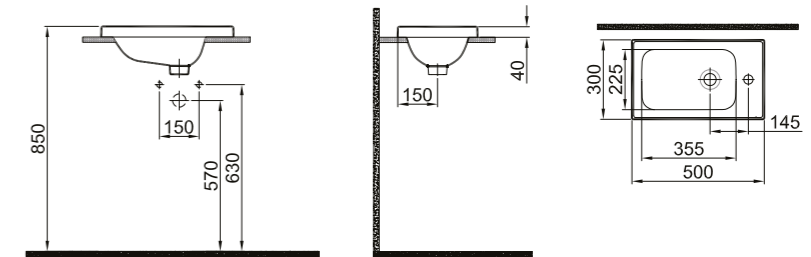

WASHBASIN

50x30 cm
With tap hole, without overflow hole
Suitable for wall mounted
Compatible for furniture

White 310200200452