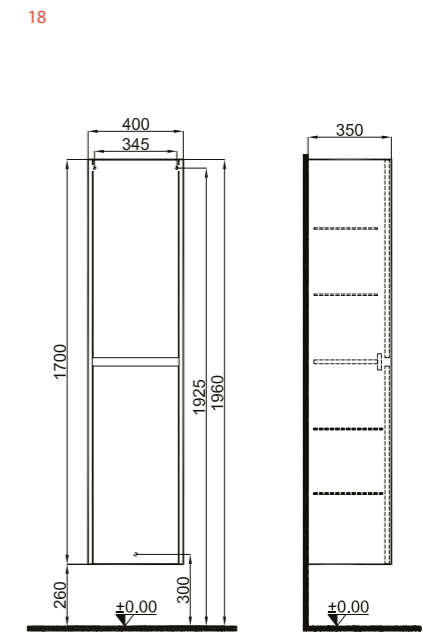

40 cm Tall Cabinet (Without Basket) Front and Side View