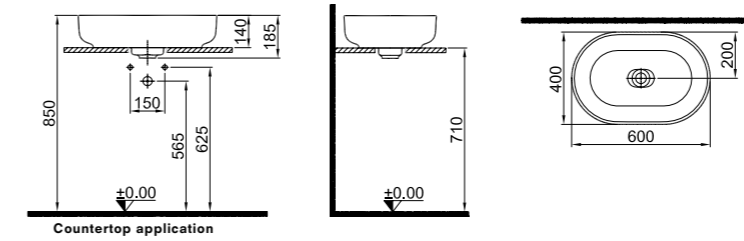

COUNTERTOP BOWL WASHBASIN

60x40 cm
Without tap and overflow hole
Compatible with built-in basin mixer and high basin mixer
Ceramic novatic waste is included

NEW PRODUCT

COLOR	CODE
1 White	310200200384
2 Matte White	310200200461
3 Matte Pearl	310200200460
4 Matte Mink	310200200386
5 Matte Anthracite Grey	310200200524
6 Black	310200200458
7 Matte Black	310200200459