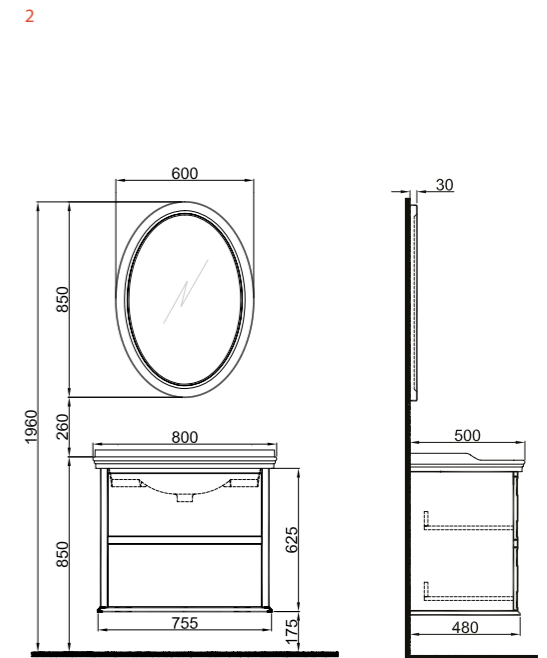

MIRO

65 cm Set Front and Side View

80 cm Set Front and Side View

100 cm Set Front and Side View

42 cm Tall Cabinet Right / Left Front and Side View

DOOR	BODY
Pasific A	Matte Black

Mood

Code	Product Name	Washbasin	Body	Door
1 610100201412	65 cm Set Matte Black / Pasific A	310200200495 Mood 2.0 65 cm Shelf Washbasin	Durabad Over MDF	Durabad Over MDF
2 610100201413	80 cm Set Matte Black / Pasific A	310200200496 Mood 2.0 80 cm Shelf Washbasin	Durabad Over MDF	Durabad Over MDF
3 610100201414	100 cm Set Matte Black / Pasific A	310200200497 Mood 2.0 100 cm Shelf Washbasin	Durabad Over MDF	Durabad Over MDF
4 310300103351	Tall Cabinet 40 cm Matte Black / Pasific A		Durabad Over MDF	Durabad Over MDF
5 310300103221	Tall Cabinet 35 cm with drawer Matte Black / Pasific A		Durabad Over MDF	Durabad Over MDF
6 310300103223	Side Cabinet with Shelf Matte Black / Pasific A		Durabad Over MDF	Durabad Over MDF