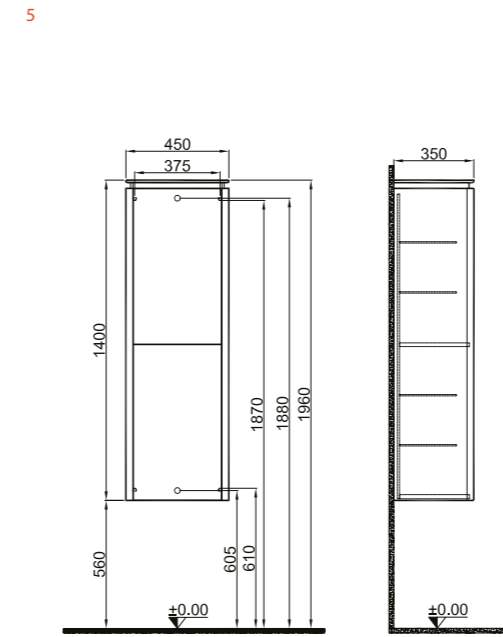

Code	Product Name	Counter	Body	Door
5	Tall Cabinet 45 cm			
310300102002	Matte White	Matte Pallisandro	Ultra Lacquered Over MDF	Ultra Lacquered Over MDF
310300103908	Matte Sage Green			
310300103912	Matte Peach			
310300102004	Matte Grey	Matte Anthracite	Ultra Lacquered Over MDF	Ultra Lacquered Over MDF
310300101982	Matte Black			
310300102003	Matte Black			
6	Side Cabinet 45 cm			
310300101999	Matte White	Matte Pallisandro	Ultra Lacquered Over MDF	Ultra Lacquered Over MDF
310300103907	Matte Sage Green			
310300103911	Matte Peach			
310300102001	Matte Grey	Matte Anthracite	Ultra Lacquered Over MDF	Ultra Lacquered Over MDF
310300101981	Matte Black			
310300102000	Matte Black			

Tall Cabinet 45 cm Front and Side View