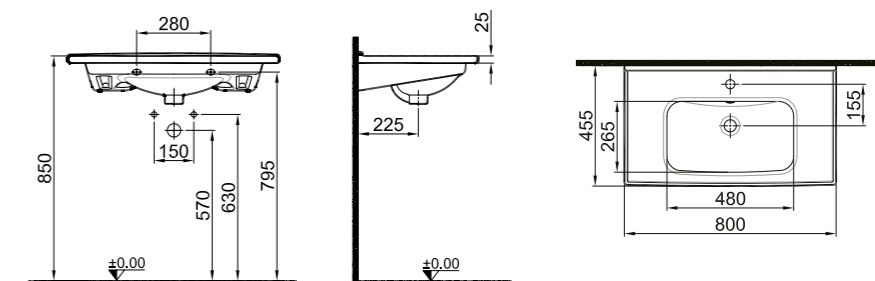

SHELF WASHBASIN

80x45 cm
With tap and overflow hole
Suitable for wall mounted
Novatik waste is not included
Compatible for furniture

White	310200200496