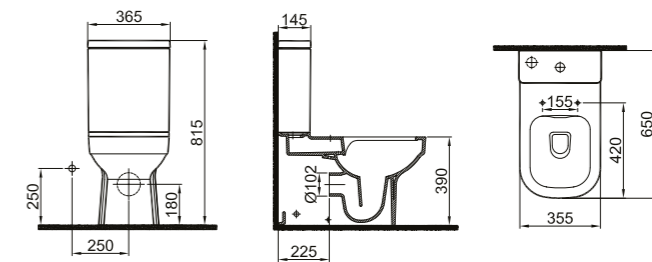

BACK TO WALL SMARTWASH (RIMLESS) WC SET

65x35,5 cm
Bidet function connection
Universal mount (inside-outside)
Rimless, Jet flush (SmartWash)
3/6 - 2,5/4 lt function

Wc With Bidet Function	White	310200100361
Wc Without Bidet Function	White	310200100360
Bottom Inlet Cistern	White	310200400098
Side Inlet Cistern	White	310200400099

Cistern
Bottom inlet top control

COLOR CODE

ULTRA SLIM SMART SEAT

Duroplast
With metal hinge
Top fixing
Easily removable soft close seat (SmartSeat)

White	310200700052