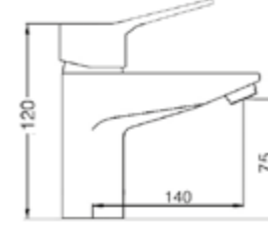

P751
Lavabo Bataryası
Basin Mixer