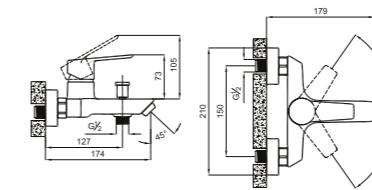

410200504678

BASIN MIXER WITH SWIVEL SPOUT

Comfort length: 129 mm
 Comfort height: 160 mm
 35 mm ceramic cartridge
 360° swivel spout
 Honeycomb aerator

410200502498

BATH MIXER

Comfort length: 174 mm
 35 mm ceramic cartridge
 Lockable shower controller
 Honeycomb aerator