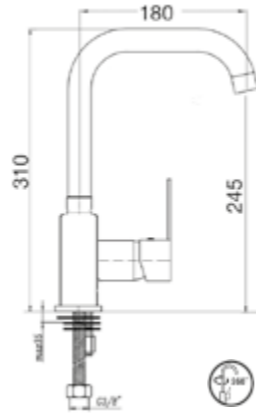

P915

Evye Bataryası / Sink Mixer
Krom / Chrome