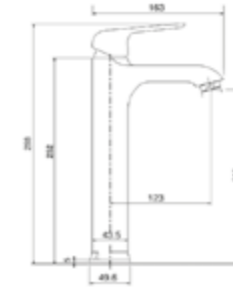

4101H

Yüksek Lavabo Bataryası
Basin Mixer