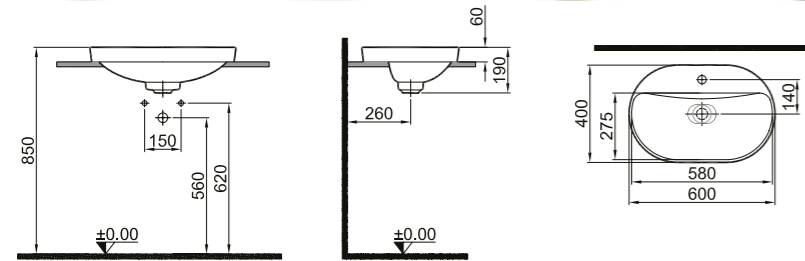

Semi-Recessed Washbasin

60x40 cm
With tap hole, without overflow hole
Suitable for wall mounted
Ceramic novatic waste is included