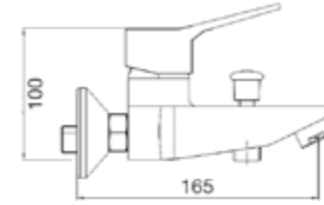

P754
Banyo Bataryası
Bath Mixer