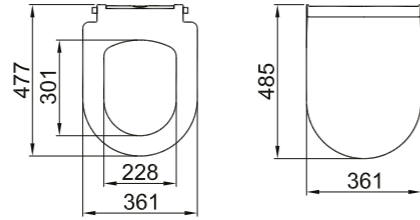

Cistern
Bottom inlet top control

Sanitary Ware
IDEA 2.0

COLOR CODE

ULTRA SLIM SMART SEAT

Duroplast
With metal hinge
Top fixing
Easily removable soft close seat (SmartSeat)

White 310200700032

48 CM SMART SEAT