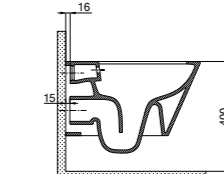

RIM ART WALL-HUNG CLOSET WITH INTEGRATED COLD TAP
Box Dimensions
360mm x 360 mm x 550 mm
Weight
23.0 kg (+- %5)
Volume
0.057 m³
Pieces for pallet
12