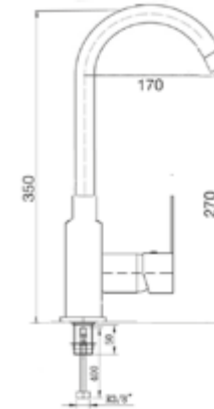

4125

Evye Bataryası / Sink Mixer