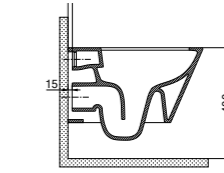

RIM ART WALL-HUNG CLOSET
Box Dimensions
360mm x 360 mm x 550 mm
Weight
23.0 kg (+- %5)
Volume
0.057 m³
Pieces for pallet
12