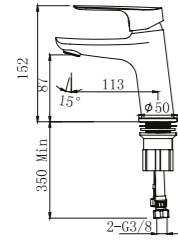

CODE

BASIN MIXER H12

410200500257

Comfort length: 136 mm
Comfort height: 87 mm
35 mm ceramic cartridge
Honeycomb aerator