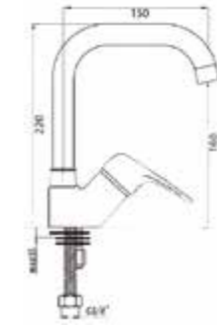

P318

Yüksek Lavabo Bataryası
High Basin Mixer