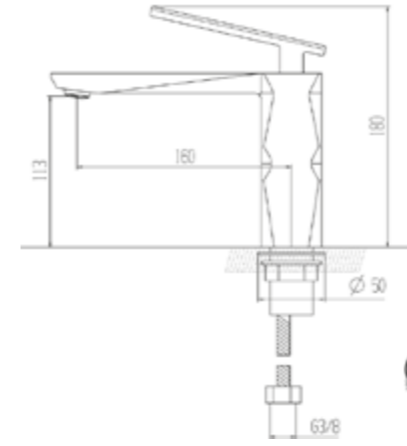

Castor

Sifon fiyata dahildir

5401

Lavabo Bataryası
Basin Mixer
Krom / Chrome