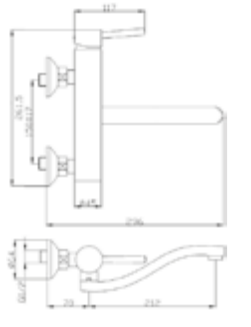

P625
Evye Bataryası / Sink Mixer

3017
Aplike Evye Bataryası
Sink Mixer on Wall Mounted

Musluklar / Taps

Stop Valfler / Stop Valves

Krom / Chrome

- Salmastralı sistem
- Kaba inşaat sırasında sıva altına montajı yapılmalıdır.
- PP - RC gövde yapısı sayesinde dış dış rakor kullanmaya ihtiyaç duyulmaz.
- Boy ayarı sayesinde duvar kalınlığına göre ayarlanabilir max. 85 mm, min. 30 mm
- Gizli taharet borulu asma klozetlerde ara musluk yerine kullanılabilir.
- Rozet fiyata dahildir.

- With seal
- Must be mounted in wall during rough construction.
- No need to use external thread fitting thanks to PP - RC body.
- Adjustable to wall thickness thanks to height adjustment max. 85 mm, min. 30 mm
- Able to be used instead of intermediate faucet in suspended toilet bowls.
- Rossette price included.