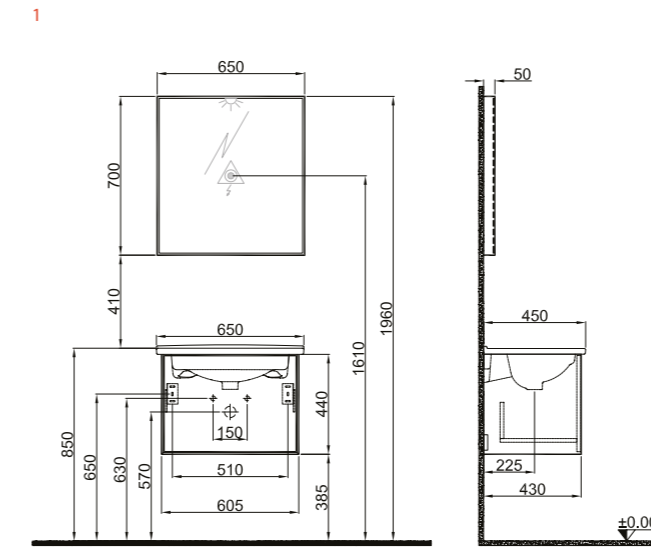

MIRO

65 cm Set Front and Side View

80 cm Set Front and Side View

100 cm Set Front and Side View

42 cm Tall Cabinet Right / Left Front and Side View

DOOR	BODY
Pasific A	Matte Black

Mood

Code	Product Name	Washbasin	Body	Door
1 610100201412	65 cm Set Matte Black / Pasific A	310200200495 Mood 2.0 65 cm Shelf Washbasin	Durabad Over MDF	Durabad Over MDF
2 610100201413	80 cm Set Matte Black / Pasific A	310200200496 Mood 2.0 80 cm Shelf Washbasin	Durabad Over MDF	Durabad Over MDF
3 610100201414	100 cm Set Matte Black / Pasific A	310200200497 Mood 2.0 100 cm Shelf Washbasin	Durabad Over MDF	Durabad Over MDF
4 310300103351	Tall Cabinet 40 cm Matte Black / Pasific A		Durabad Over MDF	Durabad Over MDF
5 310300103221	Tall Cabinet 35 cm with drawer Matte Black / Pasific A		Durabad Over MDF	Durabad Over MDF
6 310300103223	Side Cabinet with Shelf Matte Black / Pasific A		Durabad Over MDF	Durabad Over MDF

Mirror panel is not included in the set. It must be ordered separately.

MOOD

65 cm Set Front and Side View

80 cm Set Front and Side View

100 cm Set Front and Side View

Tall Cabinet Front and Side View

Tall Cabinet 35 cm with Basket Front and Side View