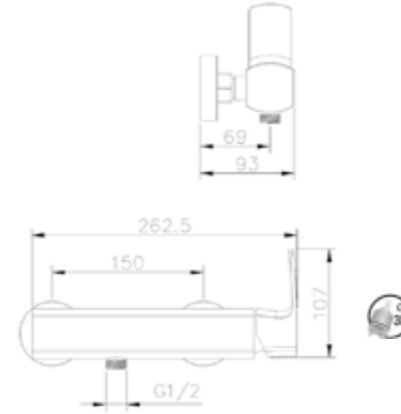

3002
Duş Bataryası
Shower Mixer