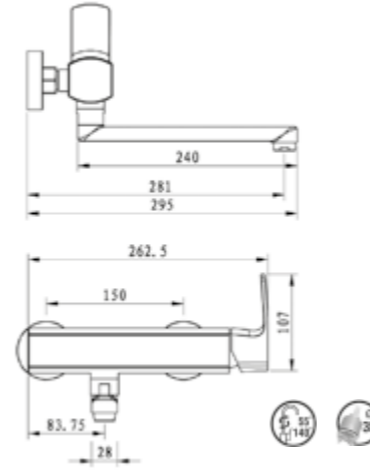

3017
Aplike Evye Bataryası
Sink Mixer