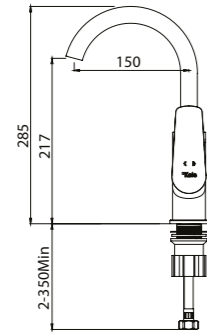

CODE

BASIN MIXER H12

410200500257

Comfort length: 136 mm
Comfort height: 87 mm
35 mm ceramic cartridge
Honeycomb aerator

BASIN MIXER WITH SWIVEL SPOUT

410200500259

Comfort length: 150 mm
Comfort height: 217 mm
360° swivel spout
35 mm ceramic cartridge
Honeycomb aerator

SINK MIXER WITH SWIVEL SPOUT

410200500263

Comfort length: 209 mm
Comfort height: 257 mm
35 mm ceramic cartridge
360° swivel spout
Honeycomb aerator

BATH MIXER

410200500260

Comfort length: 166 mm
35 mm ceramic cartridge
Lockable shower controller
Honeycomb aerator