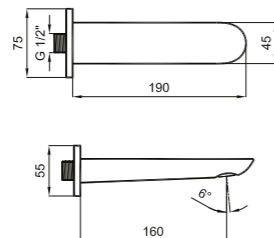

1 Chrome	410200500513
2 Matte Black	410200500512