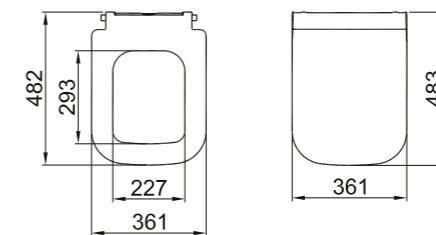

Duroplast
With metal hinge
Top fixing
Easily removable soft close seat (SmartSeat)

White	310200700052