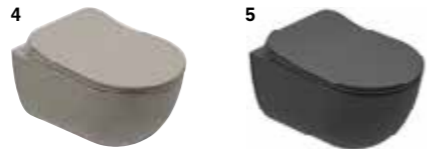

SMARTWASH (RIMLESS) WALL HUNG WC SET (WC + SEAT)

52x36 cm
Bidet function connection
Universal mount (inside-outside)
Rimless, Jet flush (SmartWash)
Smart installation: Concealed and easy installation
3/6 - 2,5/4 lt function

Wc With Bidet Function

1	White	310201100265
2	Matte White	310201100280
3	Matte Pearl	310201100274
4	Matte Mink	310201100277
5	Matte Anthracite Grey	310201100438
6	Black	310201100268
7	Matte Black	310201100271

Wc Without Bidet Function

1	White	310201100266
2	Matte White	310201100281
3	Matte Pearl	310201100275
4	Matte Mink	310201100278
5	Matte Anthracite Grey	310201100441
6	Black	310201100269
7	Matte Black	310201100272

SMARTWASH (RIMLESS) WALL HUNG WC SET (WC + SEAT)

52x36 cm
Bidet function connection
Universal mount (inside-outside)
Integrated bidet valve (Hot / Cold)
Rimless, Jet flush (SmartWash)
Smart installation: Concealed and easy installation
3/6 - 2,5/4 lt function

Wc With Bidet Function

1	White	310201100267
2	Matte White	310201100282
3	Matte Pearl	310201100276
4	Matte Mink	310201100279
5	Matte Anthracite Grey	310201100439
6	Black	310201100270
7	Matte Black	310201100273

SmartHygiene is offered as standard in all products.

ULTRA SLIM SMART SEAT

Duroplast
With metal hinge
Top fixing
Easily removable soft close seat (SmartSeat)

1	White	310200700043
2	Matte White	310200700049
3	Matte Pearl	310200700046
4	Matte Mink	310200700047
5	Matte Anthracite Grey	310200700070
6	Black	310200700044
7	Matte Black	310200700045

WALL HUNG BIDET

52x36 cm
With tap and overflow hole
Smart installation: Concealed and easy installation

White	310200900006

SmartHygiene is offered as standard in all products.