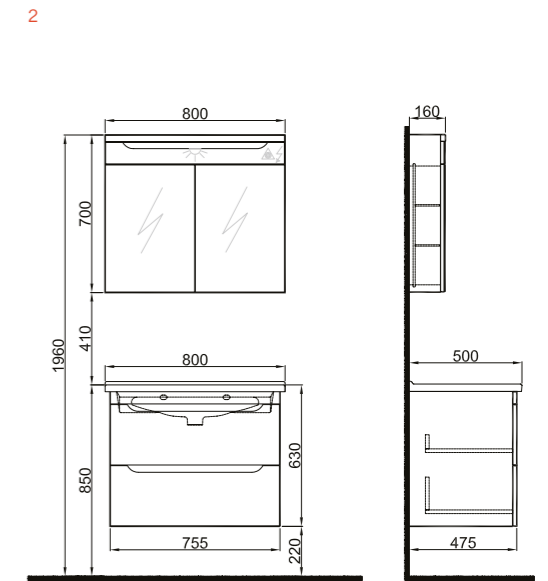

CASILLA

65 cm Set Front and Side View

80 cm Set Front and Side View

100 cm Set Front and Side View

CASILLA

Code	Product Name	Body	Door
4 310300100201 310300100202	Tall Cabinet 40 cm Without Basket Satin Stone Grey Mink	Durabad Over MDF	Durabad Over MDF
5 310300100203 310300100204	Tall Cabinet 40 cm With Basket (Left) Satin Stone Grey Mink	Durabad Over MDF	Durabad Over MDF
6 310300100205 310300100206	Tall Cabinet 40 cm With Basket (Right) Satin Stone Grey Mink	Durabad Over MDF	Durabad Over MDF