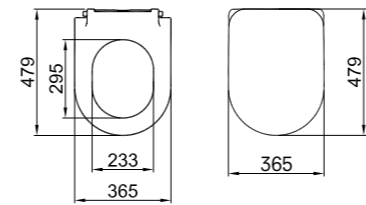

Duroplast
With metal hinge
Top fixing
Easily removable soft close seat (SmartSeat)

1	White	310200700043
2	Matte White	310200700049
3	Matte Pearl	310200700046
4	Matte Mink	310200700047
5	Matte Anthracite Grey	310200700070
6	Black	310200700044
7	Matte Black	310200700045