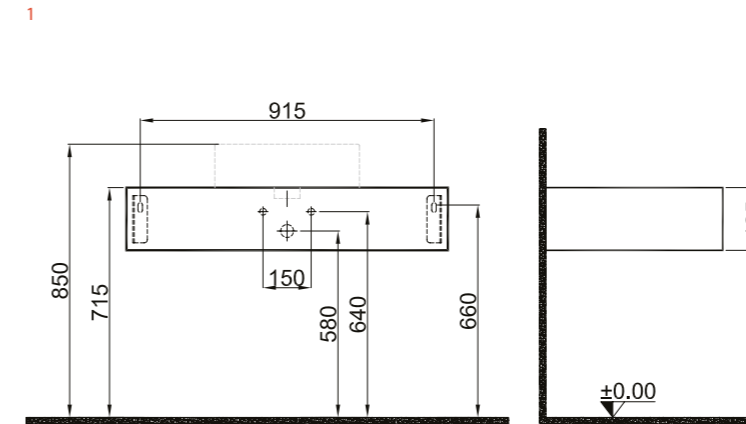

UNIQ K2

K2 120 cm Sinterflex Counter Washbasin Front and Side View

Code	Product Name	Washbasin	Body
1	K2 100 cm Sinterflex Counter		
310300102625	Palissandro	(Washbasin Not Included)	Sinterflex
310300102632	Uptown Dark		
310300102639	Uptown Light		
310300102646	Ocean Black		
310300102653	Pietra Blue		
310300102660	Asteroid		
310300102667	Metallic Red		
310300102674	Terrazzo		
310300102681	Olimpo		
310300102688	Mocha Perla		
310300104000	Sahara Brown		

Note: The product codes in the table are only valid for counters. See pages Mirror and Shelf for set combinations.