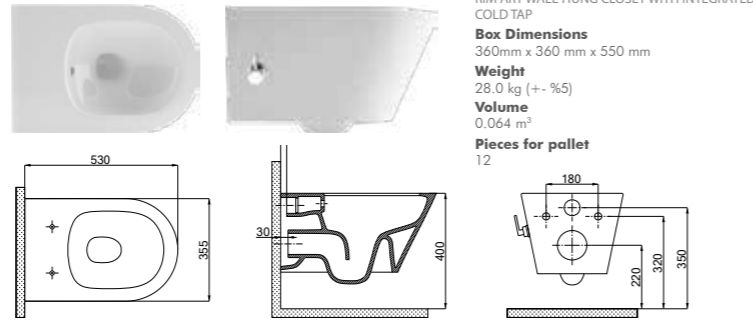

GE Verdecktes Hygiene-Waschrohr, Abwasserauslass Von Hinten, Einbau Spülreservoir, Montage Mit Befestigungs Zubehör Kann Mit Absenk- Oder Standarddeckel Kombiniert werden.

53cm

Code 100314

530x355

EN Available With Using Built-in Cistern, Mounted Using Universal Bracket For Wall Hung Elements, Can Be Combined With Soft Close Or Standard Seat Cover.

TR Arkadan Pis Su Çıkışı, Gömme Rezervuar İle Kullanılır, Bağlantı Elemanları Ve Dirsek Kullanılarak Montaj Edilir, Yavaş Kapanan Veya Standart Kapakla Kombin Edilebilir.

GE Abwasserauslass Von Hinten, Einbau Spülreservoir, Montage Mit Befestigungs Zubehör Kann Mit Absenk- Oder Standarddeckel Kombiniert werden.

53cm

Code 100324

530x355

EN Water Inlet, Overflow Hole, Single Hole for Faucet, Washbasin Strainer (Chrome), Universal Mounted Elements

TR Arkadan Su Girişli, Su Taşma Delikli, Tek Armatür Delikli, Krom Basmalı Süzgeç, Bağlantı Elemanları İle Montaj Yapılır.

GE Zulauf Von Hinten, Mit Überlaufloch, Einhebel Armatürloch, Verchromte Pressfilter, Montage Mit Befestigungs Zubehör.

WC SEAT COVER

EN Duroplast, Soft Close&Standart, Stainless Hinge, Easy Uninstallation, Easy Clean And Installation.

TR Duroplast, Yavaş Kapanır veya Standart Özellikli, Paslanmaz Menteşeli, Kolay Çıkarılan, Kolay Montaj ve Temizleme.

GE Duroplast, Absenk Deckel, Rostfreies Scharnier, Einfache Abmontage Und Pflegeleicht.

RIM ART WALL-HUNG CLOSET WITH INTEGRATED COLD TAP
Box Dimensions 360mm x 360 mm x 550 mm
Weight 28.0 kg (+- %5)
Volume 0.064 m³
Pieces for pallet 12