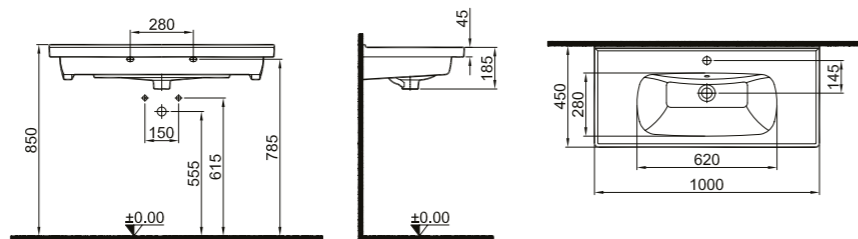

SHELF WASHBASIN

100x45 / 80x45 cm
With tap and overflow hole
Suitable for wall mounted
Novatik waste is not included
Compatible for furniture

White 310200200318