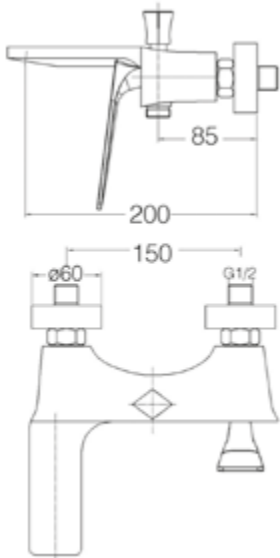

4604

Banyo Bataryası
Bath Mixer
Krom / Chrome