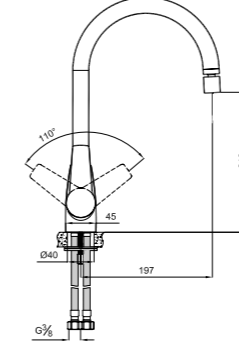

410200502540

MARE CODE
410200502500

SINK MIXER WITH SWIVEL SPOUT

Comfort length: 196 mm
Comfort height: 227 mm
360° swivel spout
35 mm ceramic cartridge
Honeycomb aerator

SINK MIXER WITH SWIVEL SPOUT [5 L/MIN]

Comfort length: 196 mm
Comfort height: 227 mm
360° swivel spout
35 mm ceramic cartridge
Honeycomb aerator
5 liter / minute water flow (at any pressure)

SINK MIXER SWIVEL SPOUT WITH BALL JOINT AERATOR CODE
410200502963