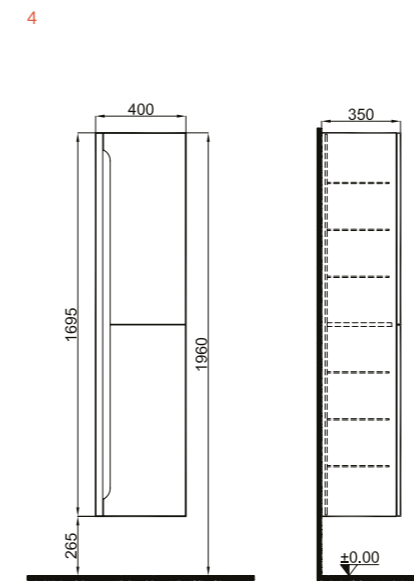

Code	Product Name	Body	Door
4 310300100201 310300100202	Tall Cabinet 40 cm Without Basket Satin Stone Grey Mink	Durabad Over MDF	Durabad Over MDF
5 310300100203 310300100204	Tall Cabinet 40 cm With Basket (Left) Satin Stone Grey Mink	Durabad Over MDF	Durabad Over MDF
6 310300100205 310300100206	Tall Cabinet 40 cm With Basket (Right) Satin Stone Grey Mink	Durabad Over MDF	Durabad Over MDF

40 cm Tall Cabinet Without Basket Front and Side View