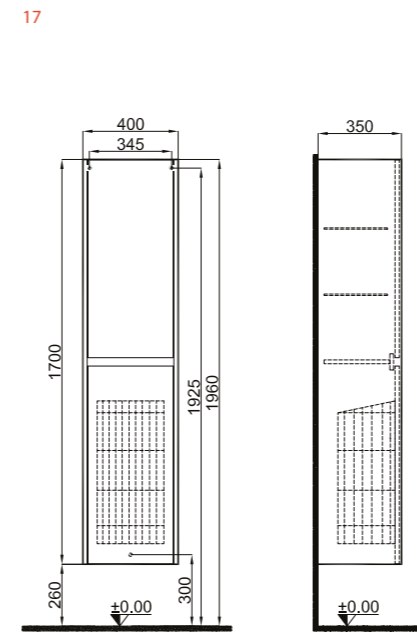

Code	Product Name	Body	Door
17	Tall Cabinet 40 cm (With Basket)	Durabad Over MDF	Durabad Over MDF
	310300101969 Glossy White		
	310300101970 Glossy Anthracite		
310300101971 Pacific A			
18	Tall Cabinet 40 cm (Without Basket)	Durabad Over MDF	Durabad Over MDF
	310300101973 Glossy White		
	310300101974 Glossy Anthracite		
310300101975 Pacific A			
19	Washing Machine Cabinet 70 cm (With Door)	Durabad Over MDF	Durabad Over MDF
	310300101985 Glossy White		
	310300101986 Glossy Anthracite		
310300101987 Pacific A			
20	Washing Machine Top Cabinet 70 cm	Durabad Over MDF	Durabad Over MDF
	310300101989 Glossy White		
	310300101990 Glossy Anthracite		
310300101991 Pacific A			

40 cm Tall Cabinet (With Basket) Front and Side View