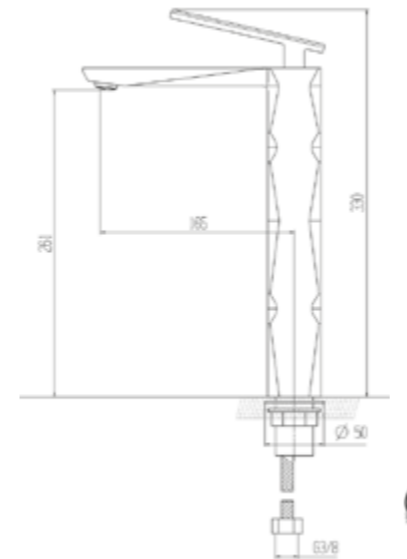

Sifon fiyata dahildir

5401H

Yüksek Lavabo Bataryası
High Basin Mixer
Krom / Chrome