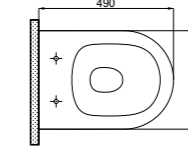

RIM ART WALL-HUNG CLOSET
Box Dimensions
360mm x 360 mm x 550 mm
Weight
23.0 kg (+- %5)
Volume
0.057 m³
Pieces for pallet
12