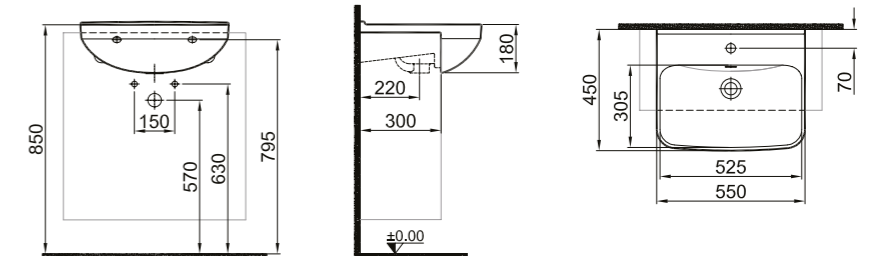

SEMI - RECESSED WASHBASIN

55x45 cm
With tap and overflow hole
Novatik waste is not included

White	310200200508