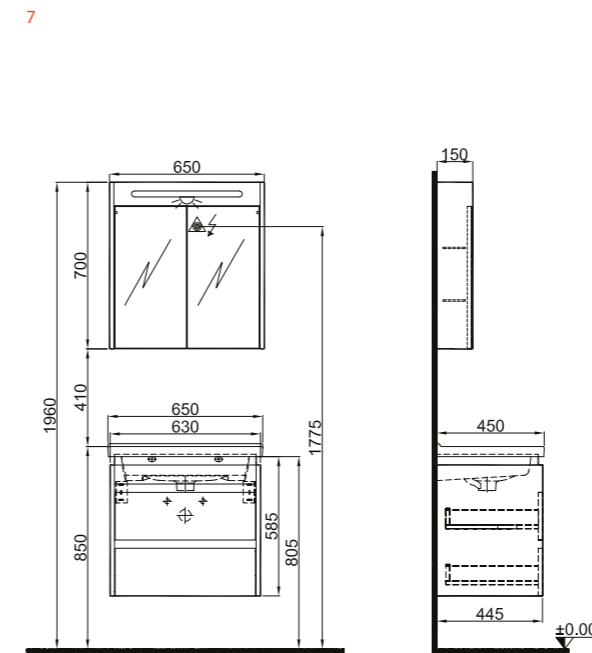

Code	Product Name	Washbasin	Body	Door	Upper Module
7 610100200510 610100200511 610100200512	65 cm Set with 2 Drawer Glossy White Glossy Anthracite Pacific A	310200200320 Idea 65 cm Shelf Washbasin	Durabad Over MDF	Durabad Over MDF	Mirror Cabinet (Illuminated)
8 610100200514 610100200515 610100200516	80 cm Set with 2 Drawer Glossy White Glossy Anthracite Pacific A	310200200321 Idea 80 cm Shelf Washbasin	Durabad Over MDF	Durabad Over MDF	Mirror Cabinet (Illuminated)
9 610100200518 610100200519 610100200520	100 cm Set with 2 Drawer Glossy White Glossy Anthracite Pacific A	310200200318 Idea 100 cm Shelf Washbasin	Durabad Over MDF	Durabad Over MDF	Mirror Cabinet (Illuminated)

65 cm Set with 2 Drawer Front and Side