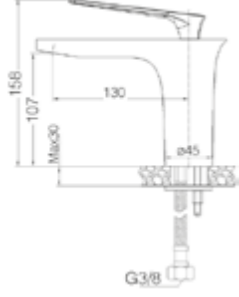

4601

Lavabo Bataryası
Basin Mixer
Krom / Chrome