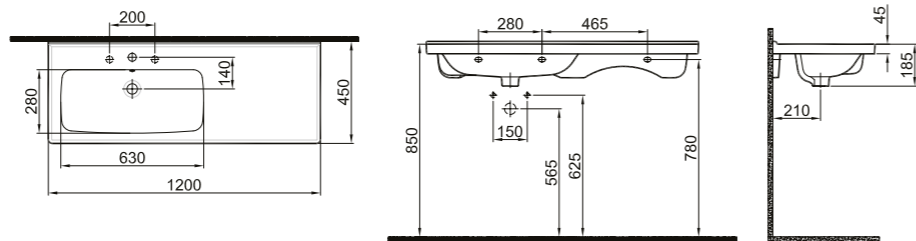

SHELF WASHBASIN

120x45 cm
With tap and overflow hole
Suitable for wall mounted
Novatik waste is not included
Compatible for furniture

White 310200200448