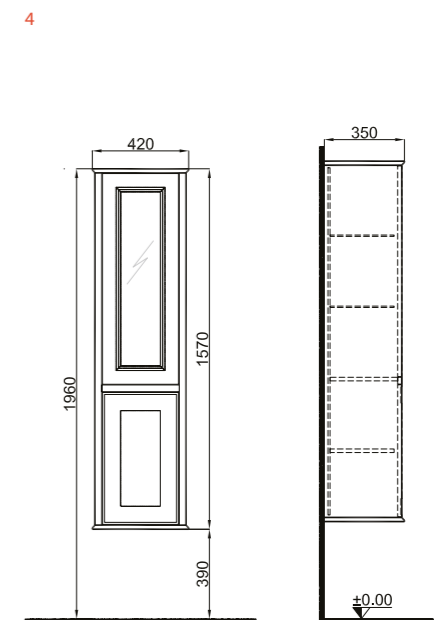

MIRO

65 cm Set Front and Side View

80 cm Set Front and Side View

100 cm Set Front and Side View

42 cm Tall Cabinet Right / Left Front and Side View

DOOR	BODY
Pasific A	Matte Black

Mood

Code	Product Name	Washbasin	Body	Door
1 610100201412	65 cm Set Matte Black / Pasific A	310200200495 Mood 2.0 65 cm Shelf Washbasin	Durabad Over MDF	Durabad Over MDF
2 610100201413	80 cm Set Matte Black / Pasific A	310200200496 Mood 2.0 80 cm Shelf Washbasin	Durabad Over MDF	Durabad Over MDF
3 610100201414	100 cm Set Matte Black / Pasific A	310200200497 Mood 2.0 100 cm Shelf Washbasin	Durabad Over MDF	Durabad Over MDF
4 310300103351	Tall Cabinet 40 cm Matte Black / Pasific A		Durabad Over MDF	Durabad Over MDF
5 310300103221	Tall Cabinet 35 cm with drawer Matte Black / Pasific A		Durabad Over MDF	Durabad Over MDF
6 310300103223	Side Cabinet with Shelf Matte Black / Pasific A		Durabad Over MDF	Durabad Over MDF

Mirror panel is not included in the set. It must be ordered separately.

MOOD

65 cm Set Front and Side View

80 cm Set Front and Side View

100 cm Set Front and Side View

Tall Cabinet Front and Side View

Tall Cabinet 35 cm with Basket Front and Side View