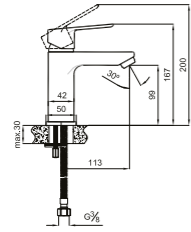

Note: The product codes in the table are only valid for counters. See pages Mirror and Shelf for set combinations.

Colors

MARE

Basin Mixer
410200502497

BASIN MIXER

Comfort length: 113 mm
 Comfort height: 99 mm
 35 mm ceramic cartridge
 Honeycomb aerator