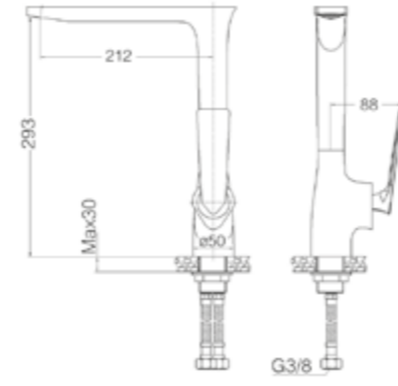

4605

Evye Bataryası
Sink Mixer
Krom / Chrome