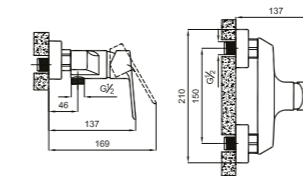

SHOWER MIXER

35 mm ceramic cartridge

410200502513