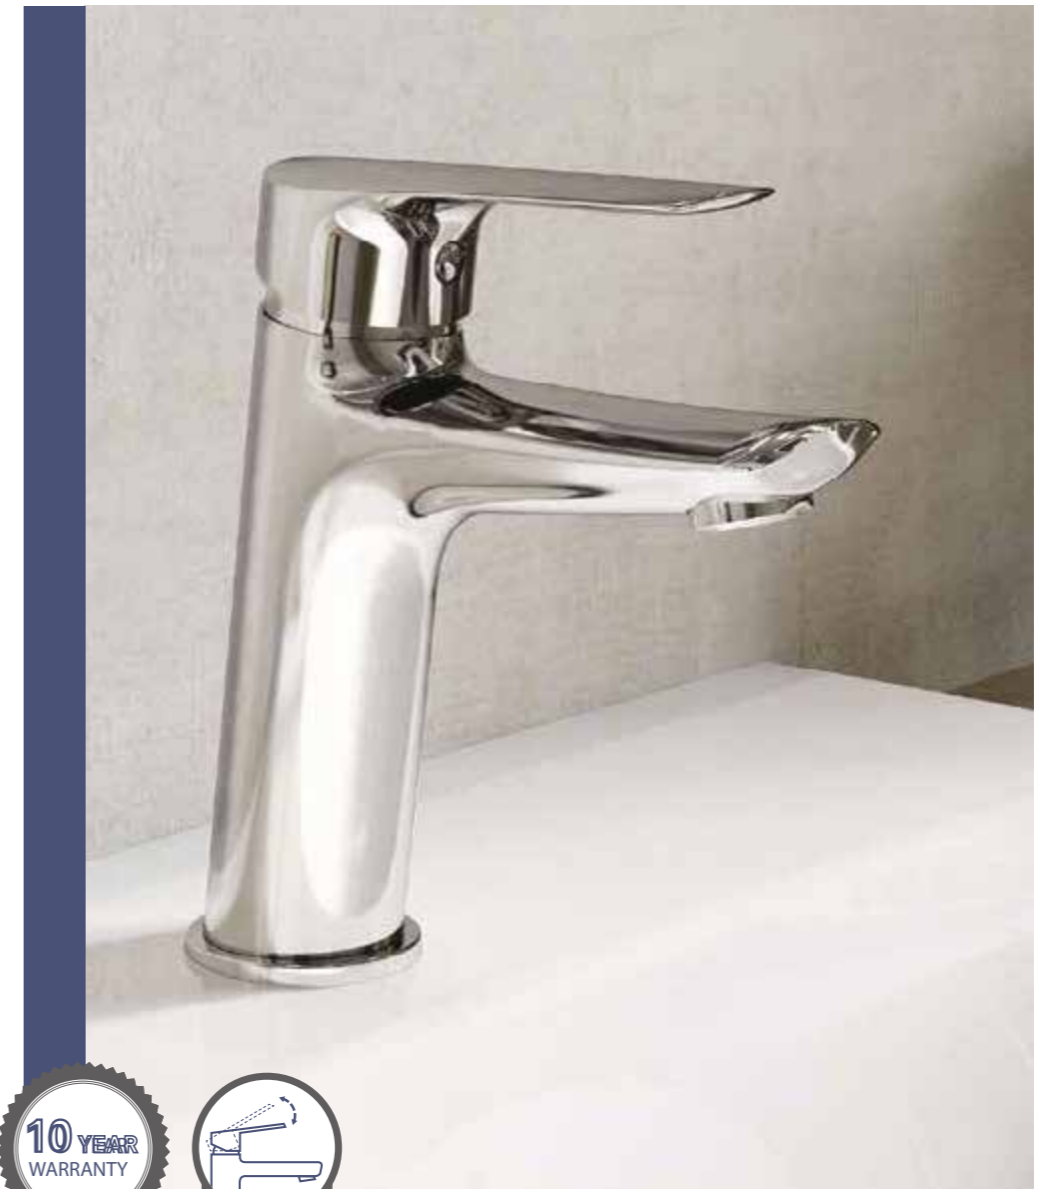

BATH SPOUT

Compatible with built-in bath / shower mixers
 The built-in installation must be installed beforehand
 Comfort length: 160 mm

1 Chrome	410200500513
2 Matte Black	410200500512

TANDEM

Basin Mixer H12
 410200500257