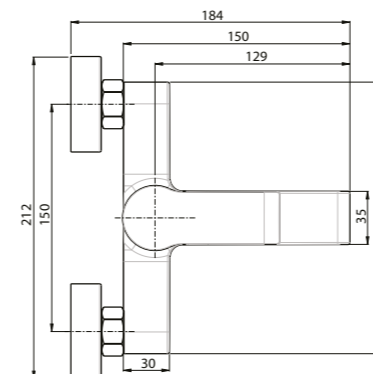

7804

Banyo Bataryası
Bath Mixer