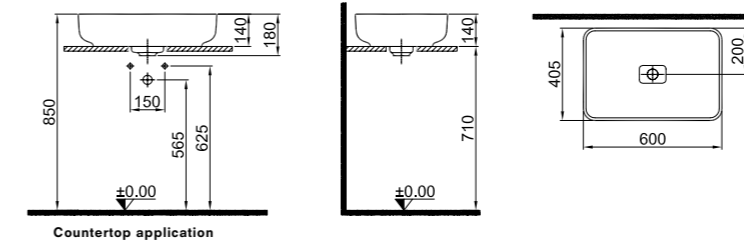

COUNTERTOP BOWL WASHBASIN

60x40 cm
Without tap and overflow hole
Compatible with built-in basin mixer and high basin mixer
Ceramic novatic waste is included

NEW PRODUCT

COLOR	CODE
1 White	310200200381
2 Matte White	310200200465
3 Matte Pearl	310200200464
4 Matte Mink	310200200383
5 Matte Anthracite Grey	310200200525
6 Black	310200200462
7 Matte Black	310200200463