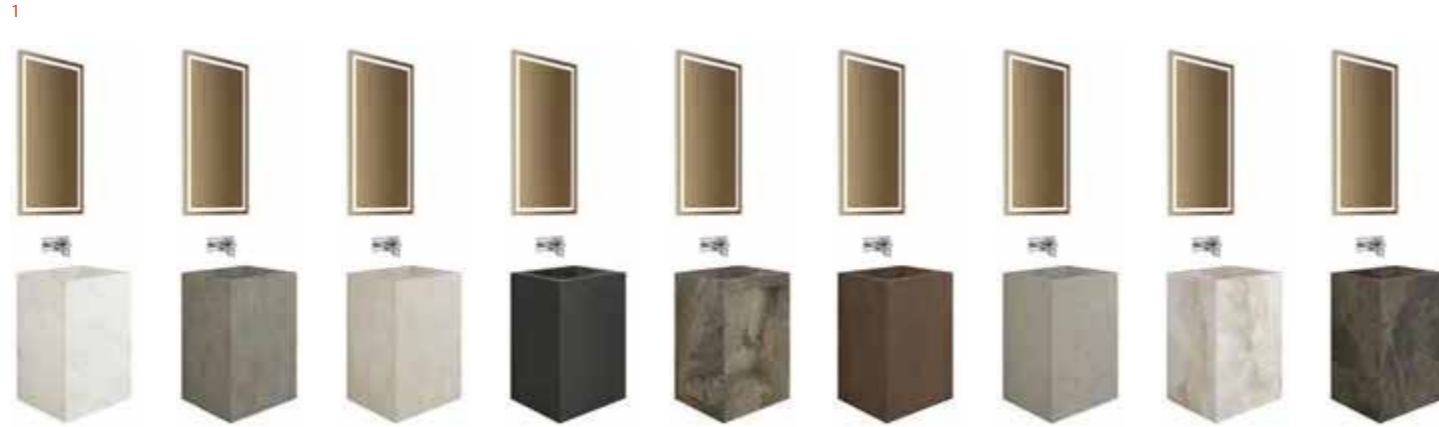

UNIQ K3

K3 120 cm Sinterflex Counter Washbasin Front and Side View