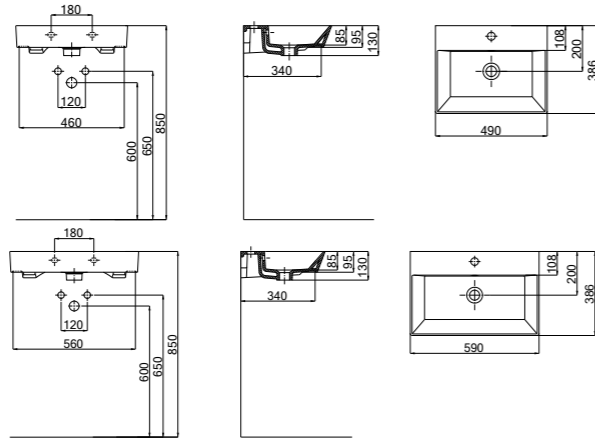

Orion

27050 | 49 cm washbasin

Box Size / Kutu Ölçüleri	135x497x400 mm
Weight / Ağırlık	10.30 kg (+/- %5)
Volume / Hacim	0,025 m³
Pieces for Pallet / Palet Adetleri	16 or 24 pieces

27060 | 59 cm washbasin

Box Size / Kutu Ölçüleri	135x597x400 mm
Weight / Ağırlık	11.70 kg (+/- %5)
Volume / Hacim	0,030 m³
Pieces for Pallet / Palet Adetleri	16 or 24 pieces