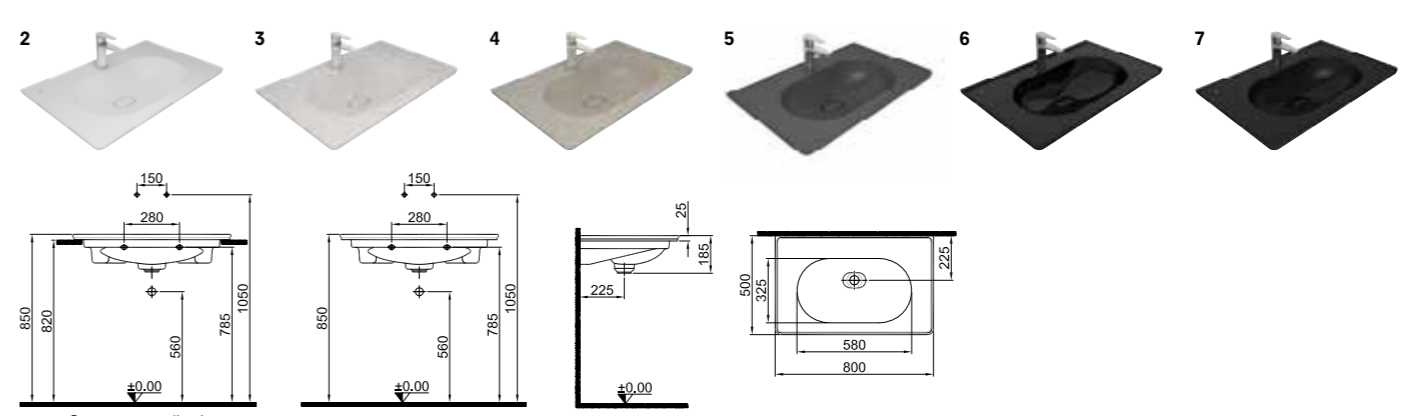

- Washbasin Single Tap Hole
- Without Overflow Hole
- Wall Mounted
- Ceramic Novatik
- Novatik Included
- Furniture Mounted

SmartHygiene is offered as standard in all products.