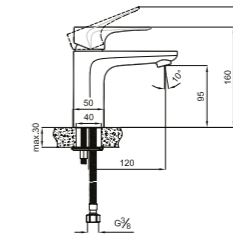

Comfort length: 196 mm
Comfort height: 227 mm
360° swivel spout
35 mm ceramic cartridge
Honeycomb aerator
5 liter / minute water flow (at any pressure)

SINK MIXER SWIVEL SPOUT WITH BALL JOINT AERATOR CODE
410200502963

Comfort length: 197 mm
Comfort height: 210 mm
360° swivel spout
35 mm ceramic cartridge
Rotatable ball-joint aerator

ZERO

High Basin Mixer
410200500507

BASIN MIXER

Comfort length: 120 mm
Comfort height: 95 mm
40 mm ceramic cartridge
40% water saving aerator