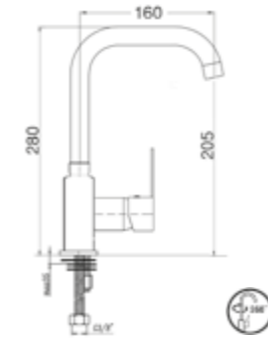

P753
Yüksek Lavabo Bataryası
Basin Mixer