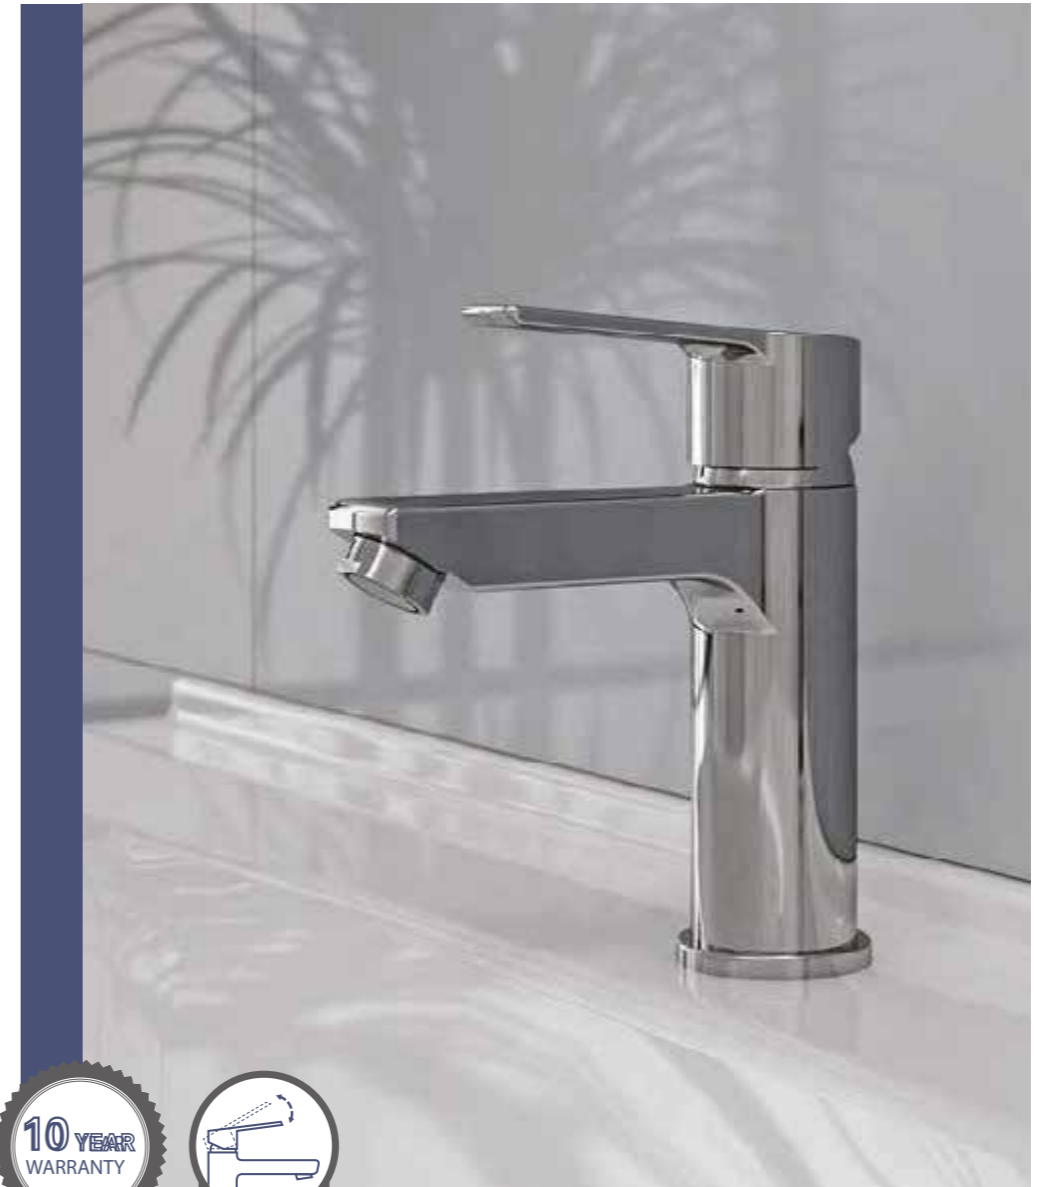

Note: The product codes in the table are only valid for counters. See pages Mirror and Shelf for set combinations.

Colors

MARE

Basin Mixer
410200502497

BASIN MIXER

Comfort length: 113 mm
 Comfort height: 99 mm
 35 mm ceramic cartridge
 Honeycomb aerator