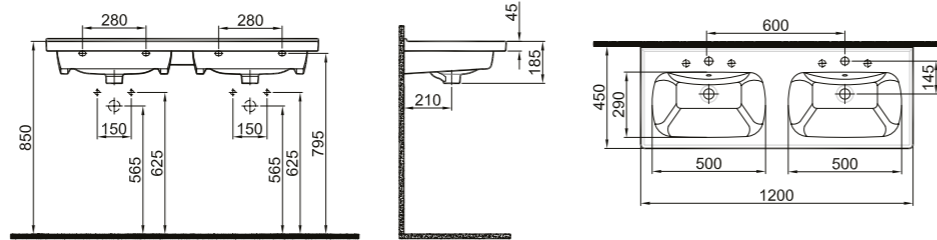

SHELF WASHBASIN

120x45 cm
Double washbasin
With two tap and overflow holes
Suitable for wall mounted
Novatik waste is not included
Compatible for furniture

White 310200200449