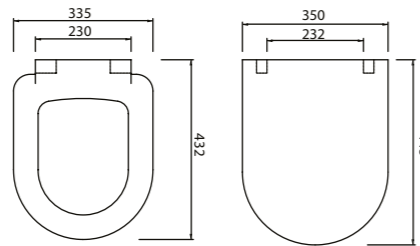

Duroplast
With metal hinge
Top fixing
Easily removable soft close seat (SmartSeat)
*Only compatible with 310200100220 - 310200100246 code

White 410200400029