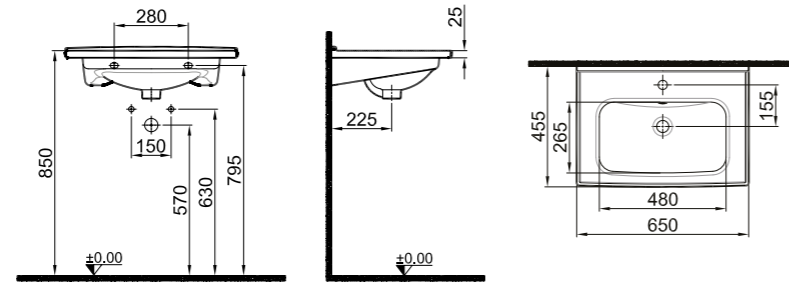

SHELF WASHBASIN

65x45 cm
With tap and overflow hole
Suitable for wall mounted
Novatik waste is not included
Compatible for furniture

COLOR	CODE
White	310200200495