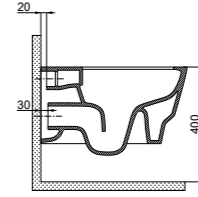

RIMART WALL-HUNG CLOSET
Box Dimensions 360x360x550 mm
Weight 30.0 kg (+- %5)
Volume 0.071 m³
Pieces for pallet 12