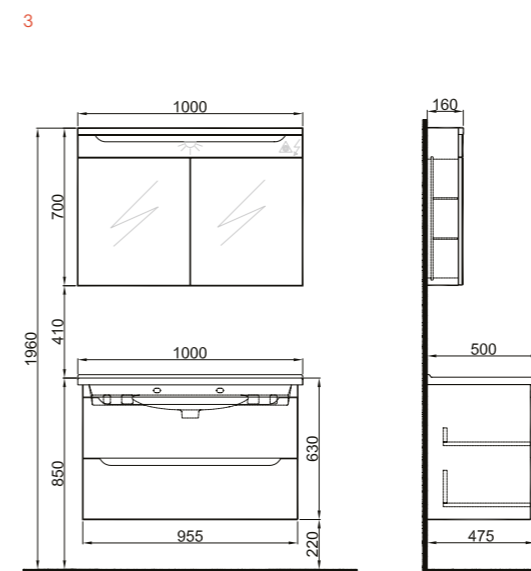

CASILLA

65 cm Set Front and Side View

80 cm Set Front and Side View

100 cm Set Front and Side View

CASILLA

Code	Product Name	Body	Door
4 310300100201 310300100202	Tall Cabinet 40 cm Without Basket Satin Stone Grey Mink	Durabad Over MDF	Durabad Over MDF
5 310300100203 310300100204	Tall Cabinet 40 cm With Basket (Left) Satin Stone Grey Mink	Durabad Over MDF	Durabad Over MDF
6 310300100205 310300100206	Tall Cabinet 40 cm With Basket (Right) Satin Stone Grey Mink	Durabad Over MDF	Durabad Over MDF