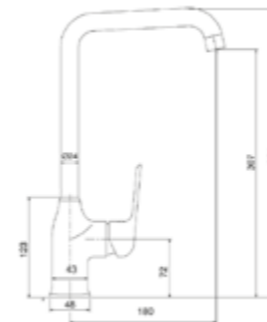

4105

Evye Bataryası / Sink Mixer