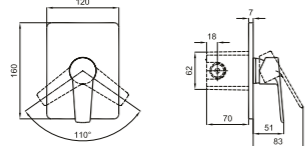

Final installation part of K-Box Shower Mixer (410200502540).
Built-in part not included
Includes rosette and cartridge system
35 mm ceramic cartridge
Single function: Can be used one of showerhead, handshower, spout, water jet functions

K-BOX BUILT-IN SHOWER MIXER [BUILT-IN PART]
Exposed final installation part should be ordered separately
G 1/2" water inlet / outlet
Can be used with a single function.
Special plastic cover for post-installation test/cleaning

410200502540

MARE CODE
410200502500

SINK MIXER WITH SWIVEL SPOUT