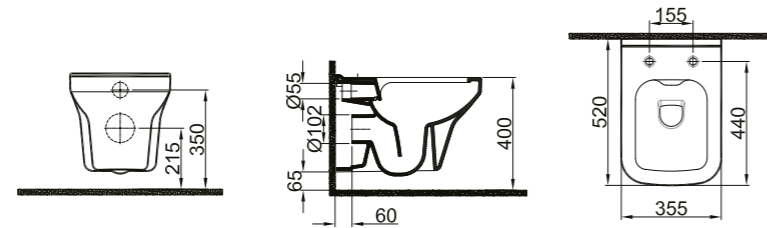

Wc With Bidet Function	
White	310200100365
Wc Without Bidet Function	
White	310200100366

NEW PRODUCT BACK TO WALL SMARTWASH (RIMLESS) WC SET

66x35,5 cm
Bidet function connection
Universal mount (inside-outside)
Rimless, Jet flush (SmartWash)
3/6 - 2,5/4 lt function
Cistern
Bottom inlet top control