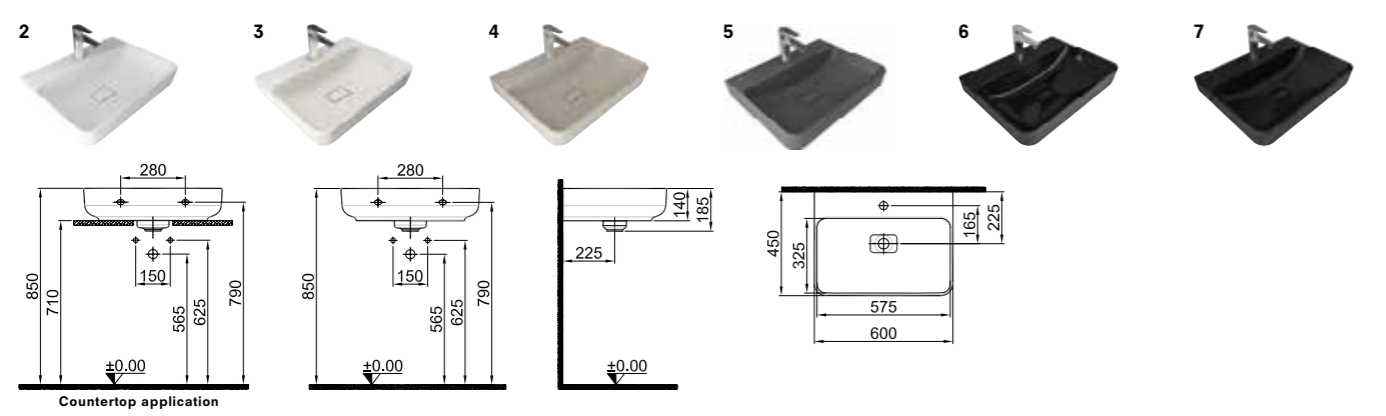

- Washbasin Single Tap Hole
- Without Overflow Hole
- Wall Mounted
- Ceramic Novatik
- Novatik Included

SmartHygiene is offered as standard in all products.

	COLOR	CODE
SHELF WASHBASIN	1 White	310200200422
	2 Matte White	310200200437
	3 Matte Pearl	310200200435
	4 Matte Mink	310200200436
	5 NEW PRODUCT Matte Anthracite Grey	310200200523
	6 Black	310200200432
	7 Matte Black	310200200434