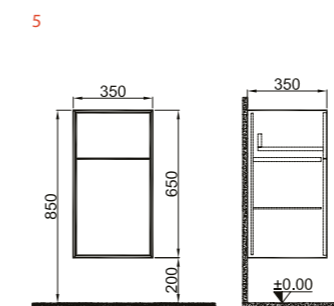

Mirror panel is not included in the set. It must be ordered separately.

MOOD

65 cm Set Front and Side View

80 cm Set Front and Side View

100 cm Set Front and Side View

Tall Cabinet Front and Side View

Tall Cabinet 35 cm with Basket Front and Side View