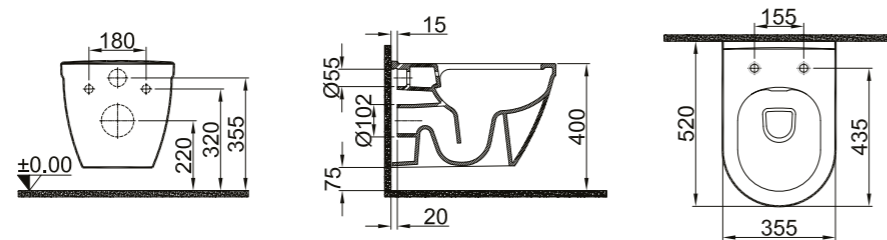

White	310200200451
-------	--------------

48 CM SMARTWASH (RIMLESS) WALL HUNG WC

48x35,5 cm
Bidet function connection
Universal mount (inside-outside)
Rimless, Jet flush (SmartWash)
Smart installation: Concealed and easy installation
Saves space (d = 48 cm)
3/6 lt function

Wc With Bidet Function	
White	310200100220
Wc Without Bidet Function	
White	310200100246

SMARTWASH (RIMLESS) WALL HUNG WC

52x35,5 cm
Bidet function connection
Universal mount (inside-outside)
Rimless, Jet flush (SmartWash)
Smart installation: Concealed and easy installation
3/6 lt function

Wc With Bidet Function	
White	310200100281
Wc Without Bidet Function	
White	310200100280

SMARTWASH (RIMLESS) WALL HUNG WC

52x35,5 cm
Bidet function connection
Universal mount (inside-outside)
Integrated bidet valve (Hot/cold)
Rimless, Jet flush (SmartWash)
Smart installation: Concealed and easy installation
3/6 lt function