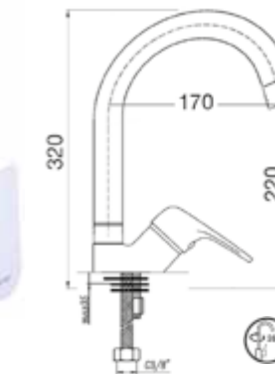

P755
Evye Bataryası / Sink Mixer