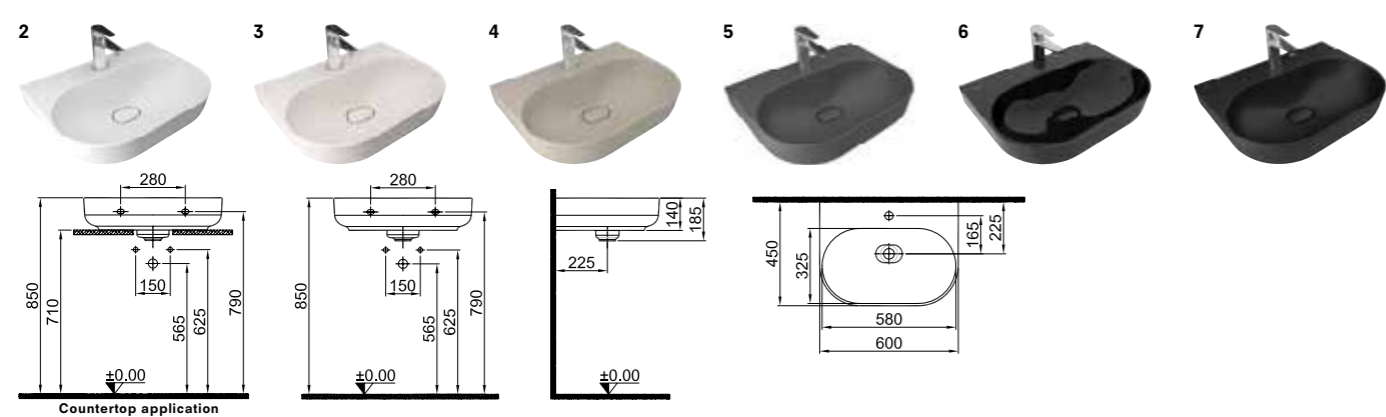

COLOR	CODE
COUNTERTOP WASHBASIN	1 White	310200200419
	2 Matte White	310200200476
	3 Matte Pearl	310200200474
	4 Matte Mink	310200200475
	5 NEW PRODUCT Matte Anthracite Grey	310200200527
	6 Black	310200200472
	7 Matte Black	310200200473

- Washbasin Single Tap Hole
- Without Overflow Hole
- Wall Mounted
- Ceramic Novatik
- Novatik Included

	COLOR	CODE
COUNTERTOP WASHBASIN	1 White	310200200420
	2 Matte White	310200200470
	3 Matte Pearl	310200200468
	4 Matte Mink	310200200469
	5 NEW PRODUCT Matte Anthracite Grey	310200200526
	6 Black	310200200466
	7 Matte Black	310200200467