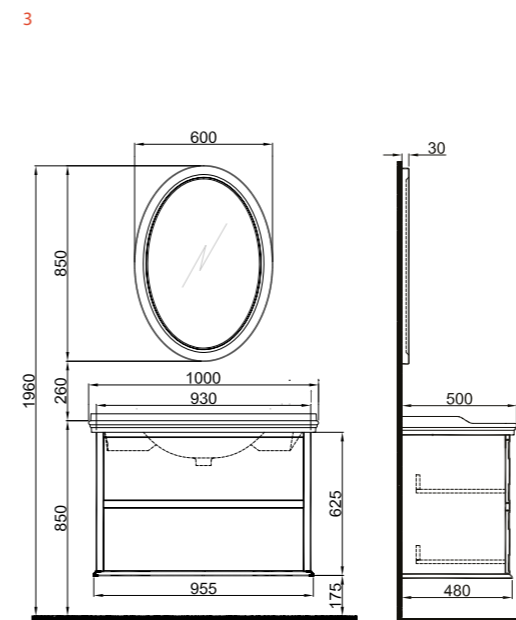

MIRO

65 cm Set Front and Side View

80 cm Set Front and Side View

100 cm Set Front and Side View

42 cm Tall Cabinet Right / Left Front and Side View

DOOR	BODY
Pasific A	Matte Black

Mood

Code	Product Name	Washbasin	Body	Door
1 610100201412	65 cm Set Matte Black / Pasific A	310200200495 Mood 2.0 65 cm Shelf Washbasin	Durabad Over MDF	Durabad Over MDF
2 610100201413	80 cm Set Matte Black / Pasific A	310200200496 Mood 2.0 80 cm Shelf Washbasin	Durabad Over MDF	Durabad Over MDF
3 610100201414	100 cm Set Matte Black / Pasific A	310200200497 Mood 2.0 100 cm Shelf Washbasin	Durabad Over MDF	Durabad Over MDF
4 310300103351	Tall Cabinet 40 cm Matte Black / Pasific A		Durabad Over MDF	Durabad Over MDF
5 310300103221	Tall Cabinet 35 cm with drawer Matte Black / Pasific A		Durabad Over MDF	Durabad Over MDF
6 310300103223	Side Cabinet with Shelf Matte Black / Pasific A		Durabad Over MDF	Durabad Over MDF

Mirror panel is not included in the set. It must be ordered separately.

MOOD

65 cm Set Front and Side View

80 cm Set Front and Side View

100 cm Set Front and Side View

Tall Cabinet Front and Side View

Tall Cabinet 35 cm with Basket Front and Side View