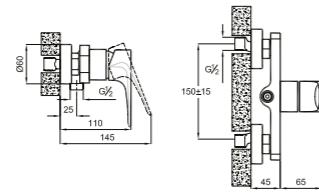

410200500207

ZERO

BATH MIXER

Comfort length: 180 mm
40 mm ceramic cartridge
Lockable shower controller

COLOR	CODE
1 Chrome	410200500509
2 Matte Black	410200500508

SHOWER MIXER

40 mm ceramic cartridge

1 Chrome	410200500511
2 Matte Black	410200500510