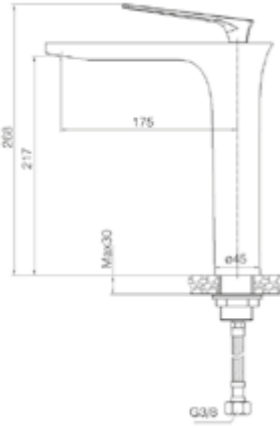

4601H

Yüksek Lavabo Bataryası
High Basin Mixer
Krom / Chrome