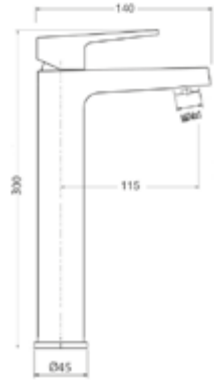

P901H

Yüksek Lavabo Bataryası
High Basin Mixer
Krom / Chrome