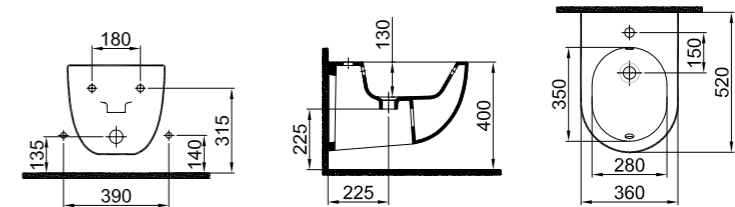

WALL HUNG BIDET

52x36 cm
 With tap and overflow hole
 Smart installation: Concealed and easy installation

White	310200900006
-------	--------------

SmartHygiene is offered as standard in all products.

Semi-Recessed Washbasin