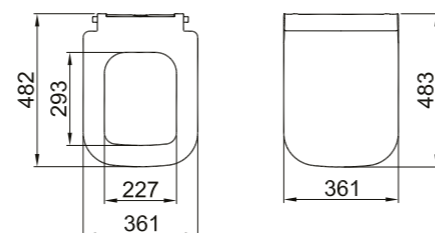

Duroplast
With metal hinge
Top fixing
Easily removable soft close seat (SmartSeat)

White	310200700038