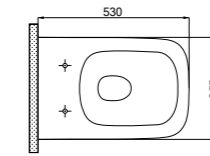

RIMART WALL-HUNG CLOSET
Box Dimensions 360x360x550 mm
Weight 30.0 kg (+- %5)
Volume 0.071 m³
Pieces for pallet 12