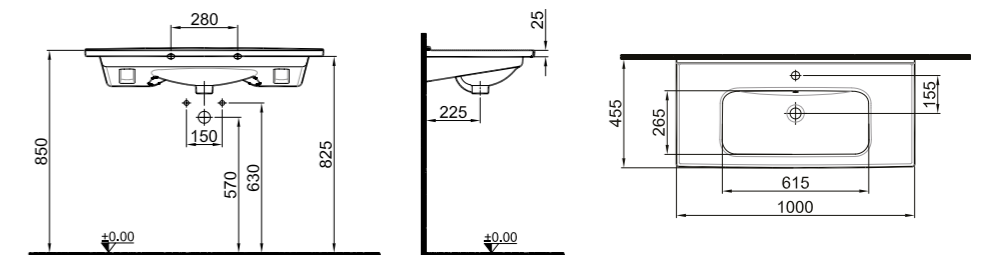

SHELF WASHBASIN

100x45 cm
With tap and overflow hole
Suitable for wall mounted
Novatik waste is not included
Compatible for furniture

White	310200200497