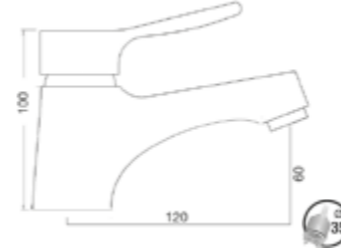

P301

Lavabo Bataryası
Basin Mixer