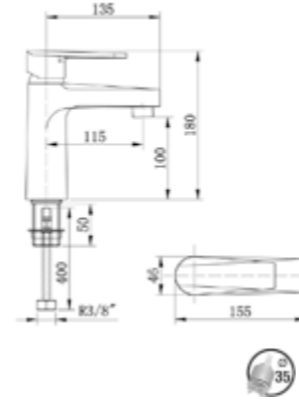

CP501
Lavabo Bataryası / Basin Mixer