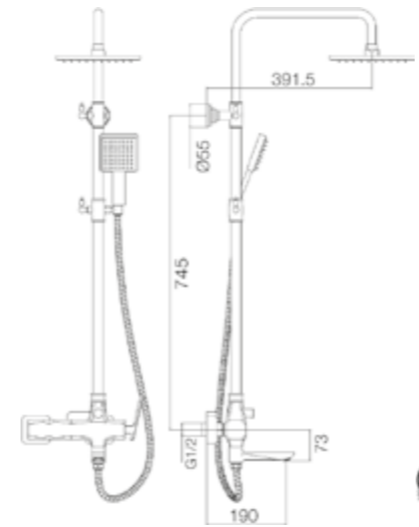

5414

Banyo & Duş Sistemi
Bath & Shower System
Krom / Chrome