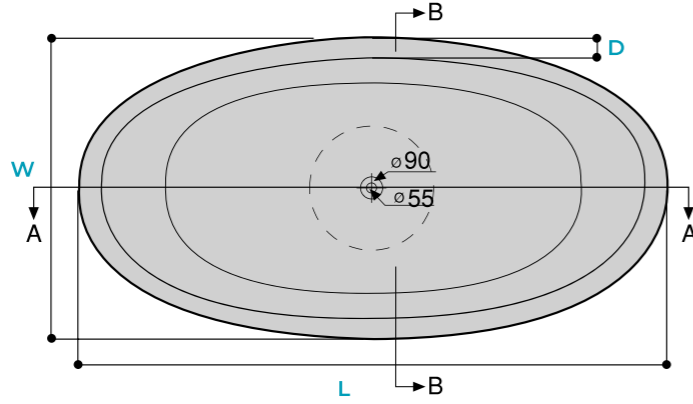

114

Ölçü / Dimension	L	L1	L2	W	W1	W2	W3	H	H1	D	S
180x90	180 cm	31 cm	52 cm	90 cm	30 cm	13 cm	17 cm	56,5 cm	41 cm	5 / 8,5 cm	231 lt.