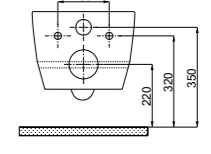

RIMART WALL-HUNG CLOSET
Box Dimensions 360x360x550 mm
Weight 30.0 kg (+- %5)
Volume 0.071 m³
Pieces for pallet 12