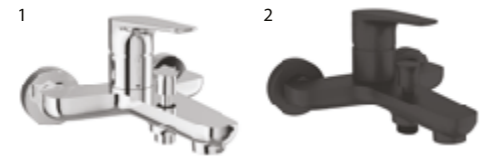

ZERO

BATH MIXER