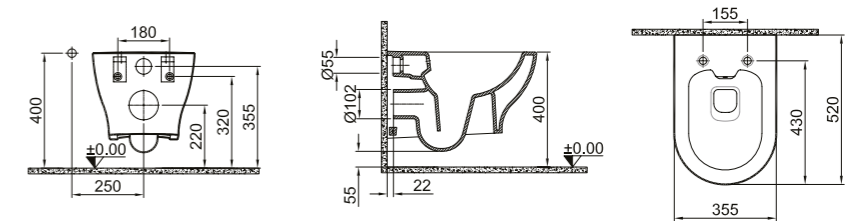

SİTE SÖZLÜK

D-Luna

Back to Wall SmartWash (Rimless) Wc Set / 65x35,5 cm
310200100360 + 310200400098

Product	Code
White	310200100618

New Product Smart hygiene wall hang closet

55X35,5 cm
Bidet function connection
Universal mount (inside-outside)
Rimless, Jet flush (SmartWash)
Smart installation: Concealed and easy installation
3/6 - 2,5/4 lt function